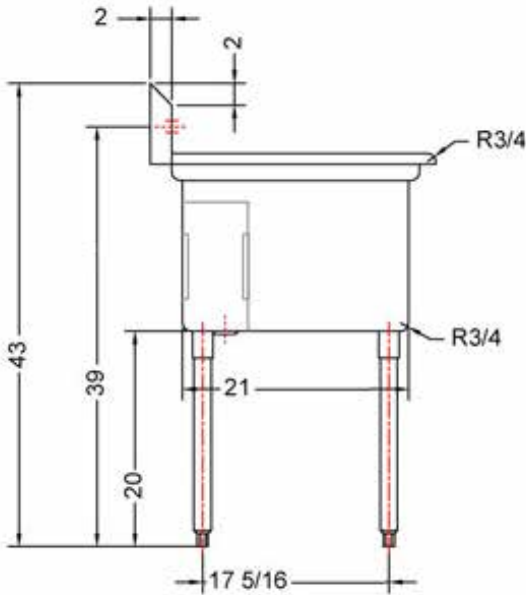

TSS-1821-R18: DRAINBOARD ON THE RIGHT