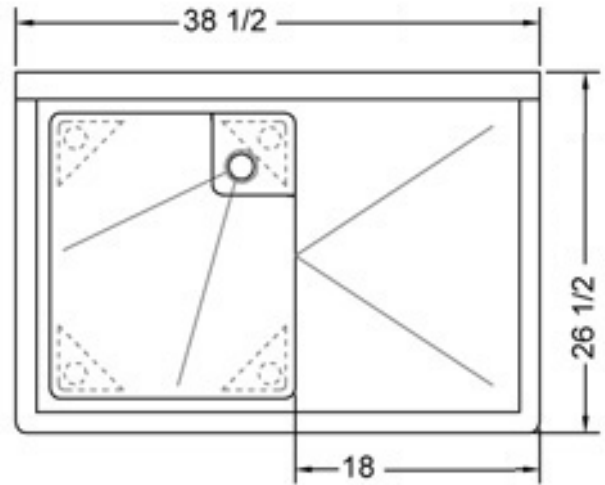

TSS-1821-R18: DRAINBOARD ON THE RIGHT