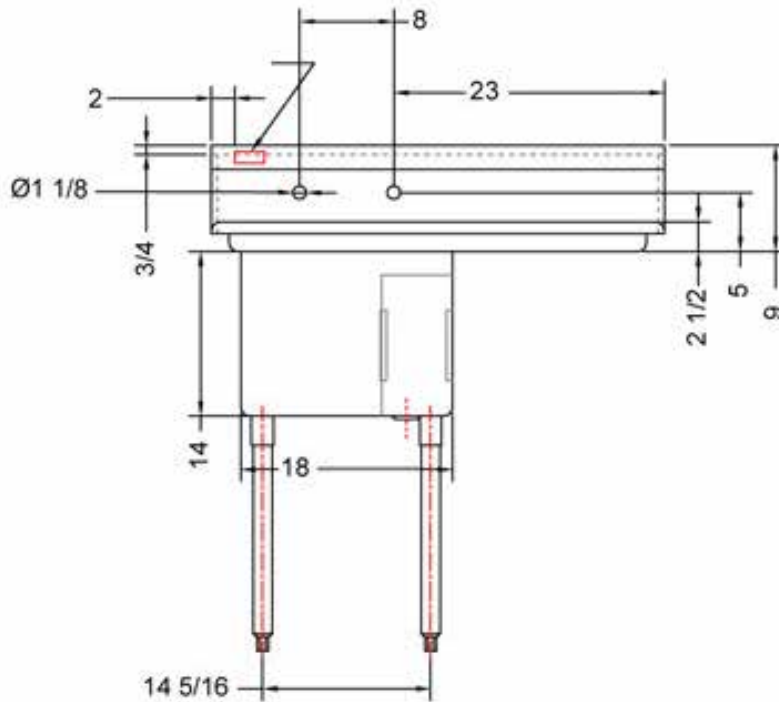

18" x 21" STAINLESS STEEL SINGLE SINK DRAINBOARD ON THE RIGHT TSS-1821-R18

2022RV.1

FEATURES

- ✓ Made with high quality 18 gauge 430 stainless steel
- ✓ Dimensions: 38" x 26^{1/2}" x 35^{1/2}" with 5" backsplash
- ✓ Stainless bullet feet, legs and sockets
- ✓ Corner drain included

OPTIONAL ACCESSORIES

- ✓ Wall Mounted Faucet
- ✓ Soiled Dish Basket
- ✓ Stainless Steel Wall Shelves
- ✓ Clean Dish Table

TSS-1821-R18: DRAINBOARD ON THE RIGHT

ASSEMBLY/SUPPORT

MORE PRODUCTS

We're on social media!