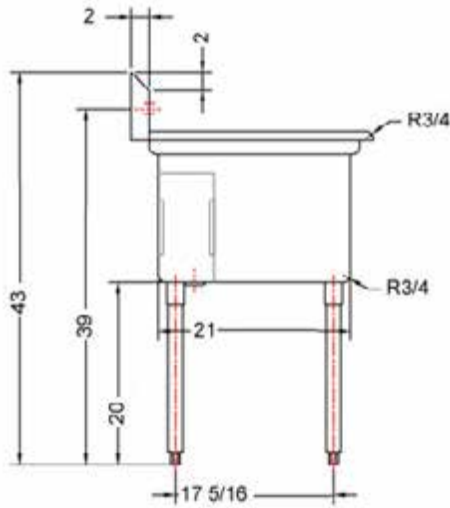

18" x 21" STAINLESS STEEL SINGLE SINK DRAINBOARD ON THE LEFT TSS-1821-L18

2022RV.1

FEATURES

- ✓ Made with high quality 18 gauge 430 stainless steel
- ✓ Dimensions: 38" x 26^{1/2}" with 5" backsplash
- ✓ Stainless bullet feet, legs and sockets
- ✓ Corner drain included

OPTIONAL ACCESSORIES

- ✓ Wall Mounted Faucet
- ✓ Soiled Dish Basket
- ✓ Stainless Steel Wall Shelves
- ✓ Clean Dish Table

TSS-1821-L18: DRAINBOARD ON THE LEFT

ASSEMBLY/SUPPORT

We're on social media!

MORE PRODUCTS