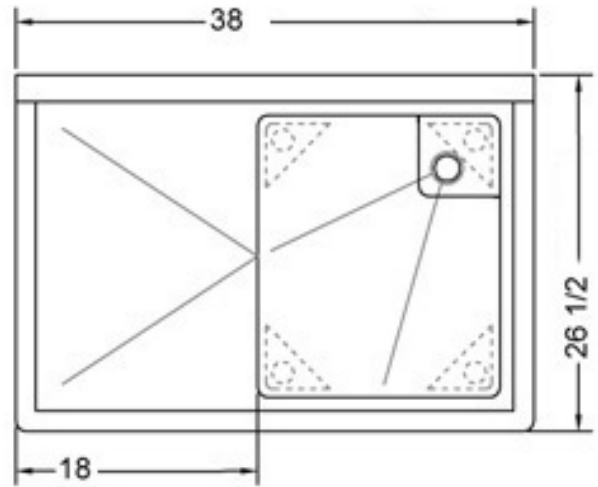

18" x 21" STAINLESS STEEL SINGLE SINK DRAINBOARD ON THE LEFT TSS-1821-L18

2022RV.1

FEATURES

- ✓ Made with high quality 18 gauge 430 stainless steel
- ✓ Dimensions: 38" x 26^{1/2}" with 5" backsplash
- ✓ Stainless bullet feet, legs and sockets
- ✓ Corner drain included

OPTIONAL ACCESSORIES

- ✓ Wall Mounted Faucet
- ✓ Soiled Dish Basket
- ✓ Stainless Steel Wall Shelves
- ✓ Clean Dish Table

TSS-1821-L18: DRAINBOARD ON THE LEFT

ASSEMBLY/SUPPORT

We're on social media!

MORE PRODUCTS