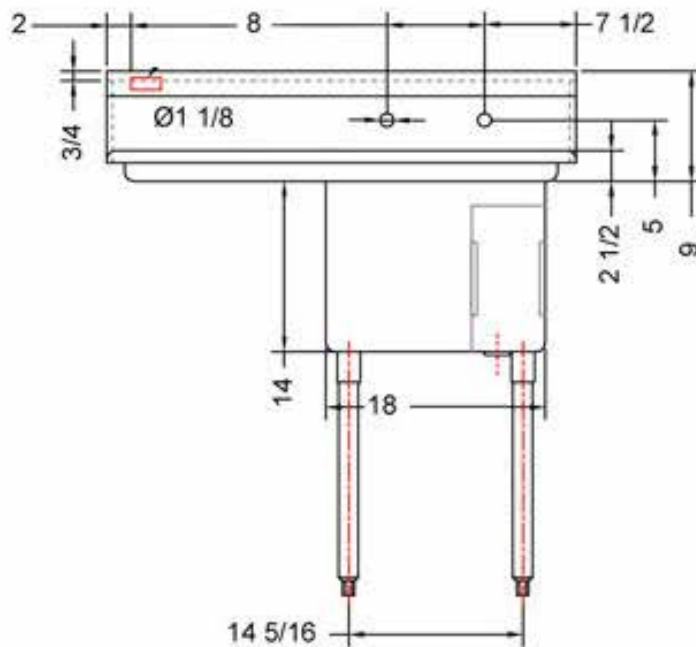

TSS-1821-L18: DRAINBOARD ON THE LEFT