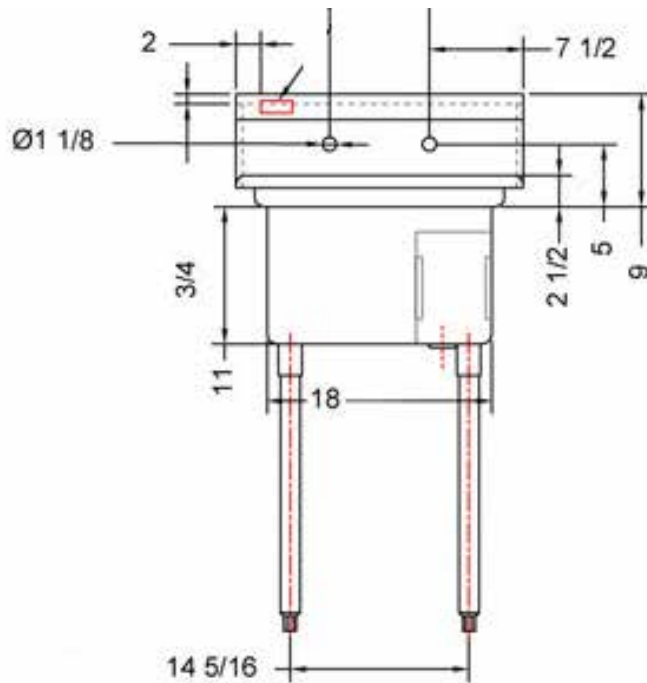

ASSEMBLY/SUPPORT

MORE PRODUCTS

We're on social media!

1.800.567.3620 | WWW.THORINOX.COM