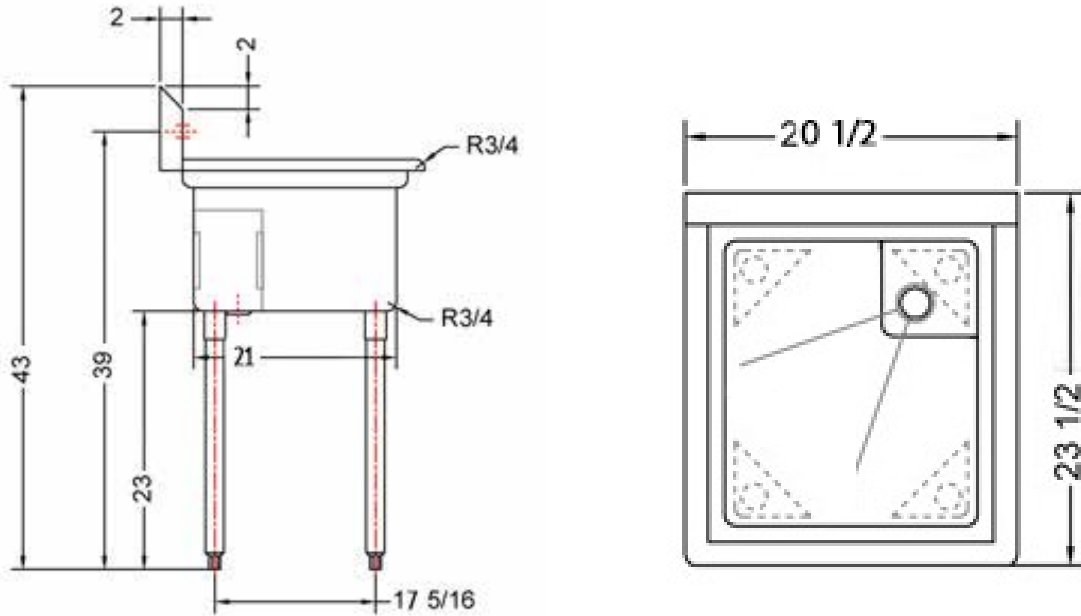

ASSEMBLY/SUPPORT

MORE PRODUCTS

We're on social media!

1.800.567.3620 | WWW.THORINOX.COM