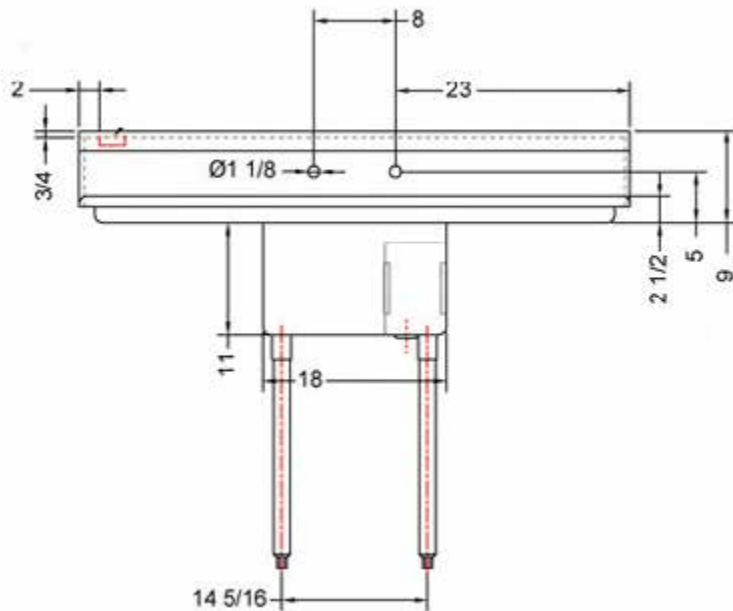

# 18" x 18" STAINLESS STEEL SINGLE SINK DRAINBOARD ON BOTH SIDES TSS-1818-RL18

2022RV.1

## FEATURES

- ✓ Made with high quality 18 gauge 430 stainless steel
- ✓ Dimensions: 54" x 23<sup>1/2</sup>" x 35<sup>1/2</sup>" with 5" backsplash
- ✓ Stainless bullet feet, legs and sockets
- ✓ Corner drain included

# TSS-1818-RL18: DRAINBOARD ON BOTH SIDES

ASSEMBLY/SUPPORT

We're on social media!

MORE PRODUCTS