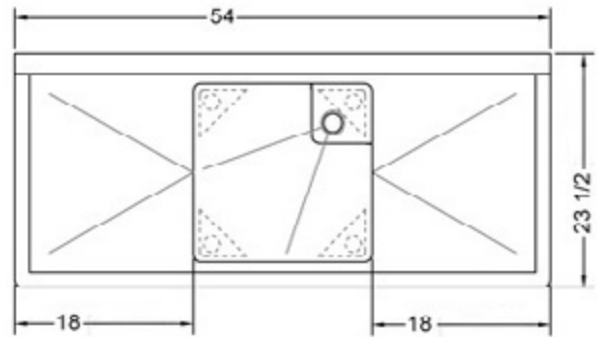

# 18" x 18" STAINLESS STEEL SINGLE SINK DRAINBOARD ON BOTH SIDES TSS-1818-RL18

2022RV.1

## FEATURES

- ✓ Made with high quality 18 gauge 430 stainless steel
- ✓ Dimensions: 54" x 23<sup>1/2</sup>" x 35<sup>1/2</sup>" with 5" backsplash
- ✓ Stainless bullet feet, legs and sockets
- ✓ Corner drain included

# TSS-1818-RL18: DRAINBOARD ON BOTH SIDES

ASSEMBLY/SUPPORT

We're on social media!

MORE PRODUCTS