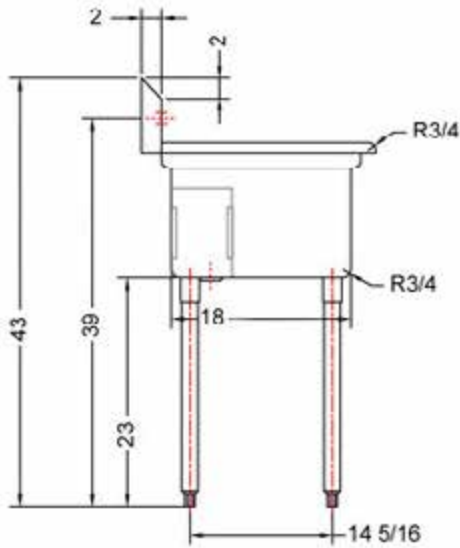

# 18" x 18" STAINLESS STEEL SINGLE SINK DRAINBOARD ON BOTH SIDES TSS-1818-RL18

2022RV.1

## FEATURES

- ✓ Made with high quality 18 gauge 430 stainless steel
- ✓ Dimensions: 54" x 23<sup>1/2</sup>" x 35<sup>1/2</sup>" with 5" backsplash
- ✓ Stainless bullet feet, legs and sockets
- ✓ Corner drain included

# TSS-1818-RL18: DRAINBOARD ON BOTH SIDES

ASSEMBLY/SUPPORT

We're on social media!

MORE PRODUCTS