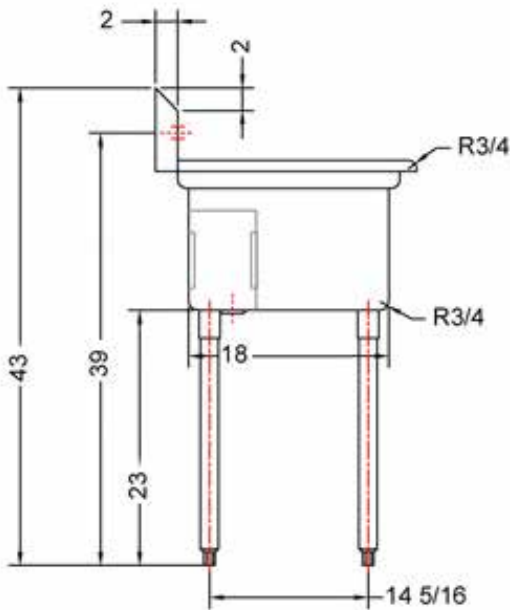

18" x 18" STAINLESS STEEL SINGLE SINK DRAINBOARD ON THE RIGHT TSS-1818-R18

2022RV.1

FEATURES

- ✓ Made with high quality 18 gauge 430 stainless steel
- ✓ Dimensions: 38^{1/2}" x 23^{1/2}" x 35^{1/2}" with 5" backsplash
- ✓ Stainless bullet feet, legs and sockets
- ✓ Corner drain included

OPTIONAL ACCESSORIES

- ✓ Wall Mounted Faucet
- ✓ Soiled Dish Basket
- ✓ Stainless Steel Wall Shelves
- ✓ Clean Dish Table

TSS-1818-R18: DRAINBOARD ON THE RIGHT

ASSEMBLY/SUPPORT

MORE PRODUCTS

We're on social media!