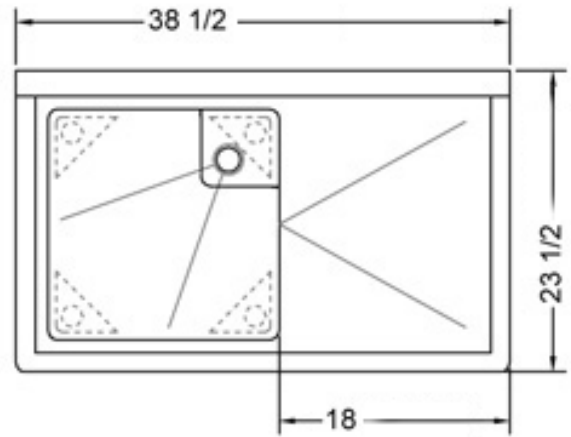

TSS-1818-R18: DRAINBOARD ON THE RIGHT