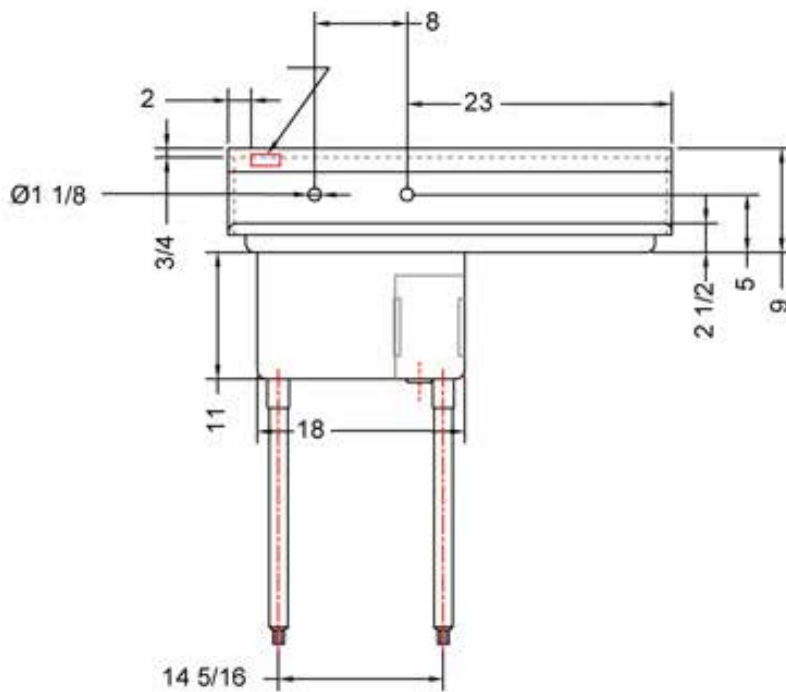

18" x 18" STAINLESS STEEL SINGLE SINK DRAINBOARD ON THE RIGHT TSS-1818-R18

2022RV.1

FEATURES

- ✓ Made with high quality 18 gauge 430 stainless steel
- ✓ Dimensions: 38^{1/2}" x 23^{1/2}" x 35^{1/2}" with 5" backsplash
- ✓ Stainless bullet feet, legs and sockets
- ✓ Corner drain included

OPTIONAL ACCESSORIES

- ✓ Wall Mounted Faucet
- ✓ Soiled Dish Basket
- ✓ Stainless Steel Wall Shelves
- ✓ Clean Dish Table

TSS-1818-R18: DRAINBOARD ON THE RIGHT

ASSEMBLY/SUPPORT

MORE PRODUCTS

We're on social media!