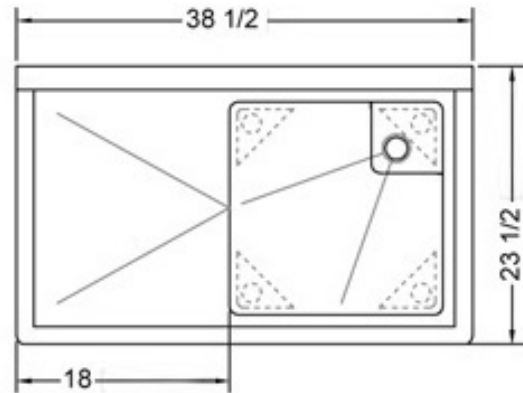

18" x 18" STAINLESS STEEL SINGLE SINK DRAINBOARD ON THE LEFT TSS-1818-L18

2022RV.1

FEATURES

- ✓ Made with high quality 18 gauge 430 stainless steel
- ✓ Dimensions: 38^{1/2}" x 23^{1/2}" with 5" backsplash
- ✓ Stainless bullet feet, legs and sockets
- ✓ Corner drain included

OPTIONAL ACCESSORIES

- ✓ Wall Mounted Faucet
- ✓ Soiled Dish Basket
- ✓ Stainless Steel Wall Shelves
- ✓ Clean Dish Table

TSS-1818-L18: DRAINBOARD ON THE LEFT

ASSEMBLY/SUPPORT

We're on social media!

MORE PRODUCTS