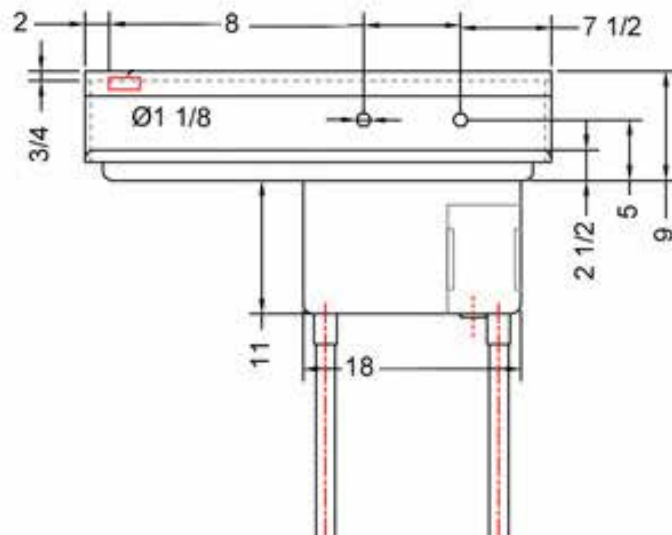

TSS-1818-L18: DRAINBOARD ON THE LEFT