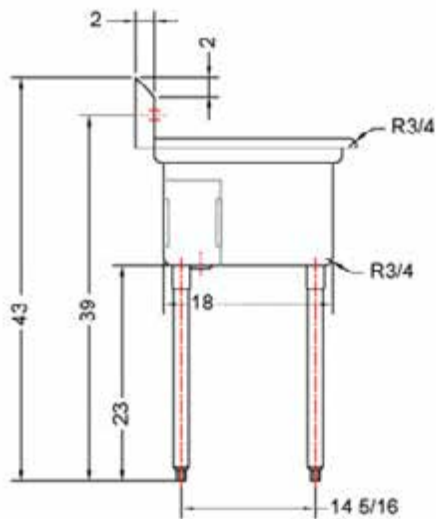

18" x 18" STAINLESS STEEL SINGLE SINK DRAINBOARD ON THE LEFT TSS-1818-L18

2022RV.1

FEATURES

- ✓ Made with high quality 18 gauge 430 stainless steel
- ✓ Dimensions: 38^{1/2}" x 23^{1/2}" with 5" backsplash
- ✓ Stainless bullet feet, legs and sockets
- ✓ Corner drain included

OPTIONAL ACCESSORIES

- ✓ Wall Mounted Faucet
- ✓ Soiled Dish Basket
- ✓ Stainless Steel Wall Shelves
- ✓ Clean Dish Table

TSS-1818-L18: DRAINBOARD ON THE LEFT

ASSEMBLY/SUPPORT

We're on social media!

MORE PRODUCTS