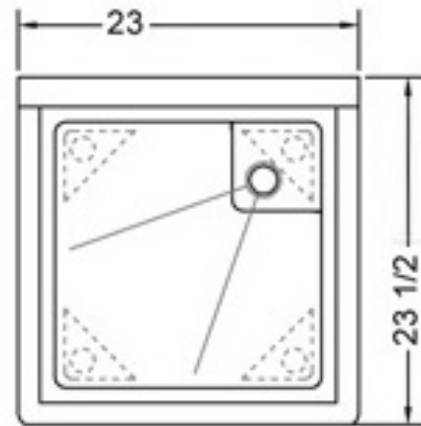

ASSEMBLY/SUPPORT

We're on social media!

MORE PRODUCTS