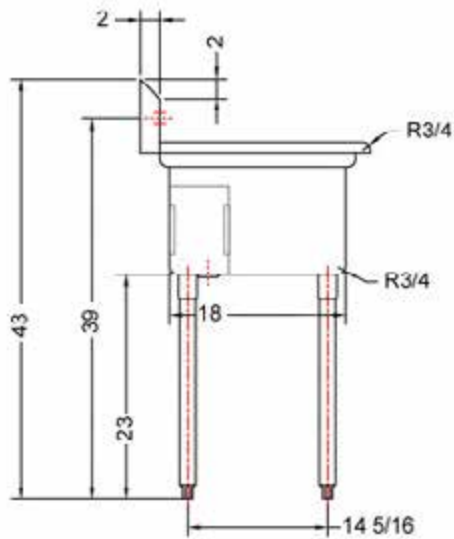

ASSEMBLY/SUPPORT

We're on social media!

MORE PRODUCTS