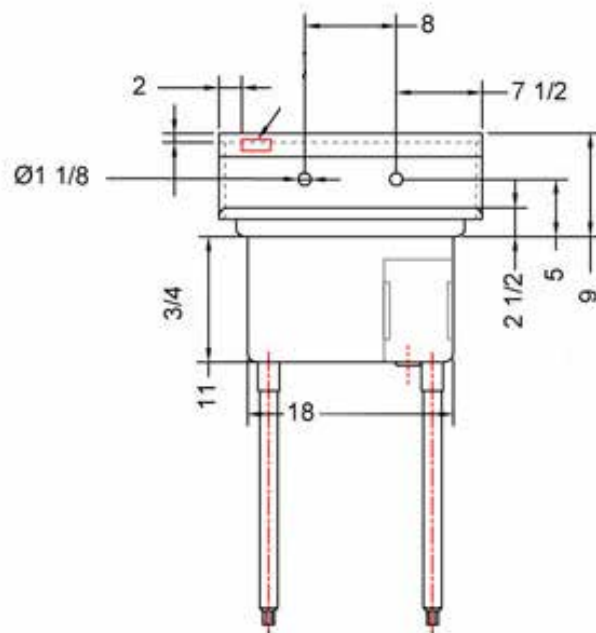

ASSEMBLY/SUPPORT

We're on social media!

MORE PRODUCTS