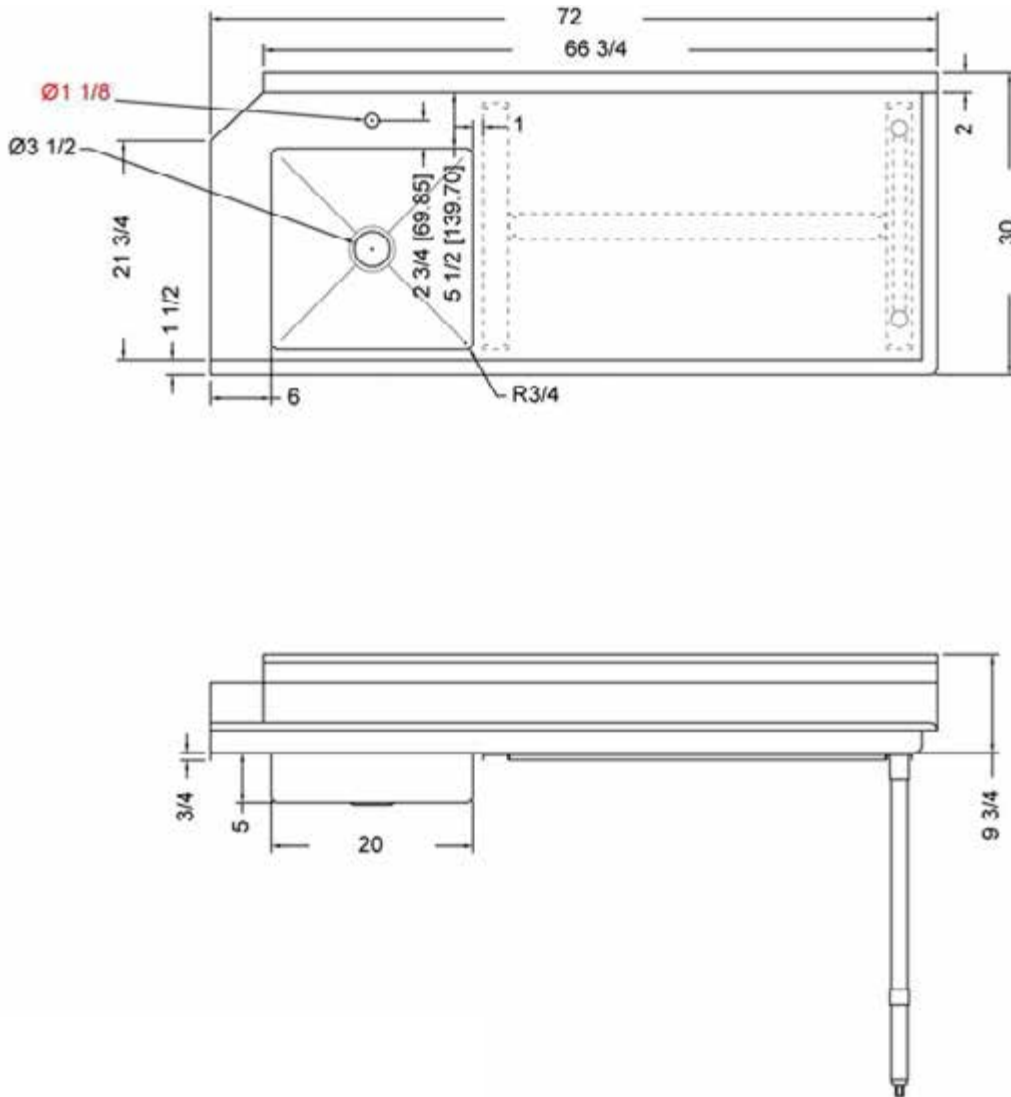

30" x 72" STAINLESS STEEL SOILED DISH TABLE (RIGHT OF DISHWASHER) TSDT-3072-R

2022RV.1

FEATURES

- ✓ Made with high quality 18 gauge 430 stainless steel
- ✓ Dimensions: 30" x 72" x 35¹/₂" plus 5" backsplash
- ✓ Tub dimentions: 20" x 20" x 5"
- ✓ Stainless bullet feet, legs and sockets
- ✓ Central 3.5" sink drain
- ✓ Soiled dish basket included

OPTIONAL ACCESSORIES

- ✓ Stainless Steel Shelf
- ✓ Deck mount pre-rinse fausset with hose
- ✓ Clean dish table (left)
- ✓ Wire Shelving

TSDT-3072-R : GOES ON THE RIGHT OF THE DISHWASHER

ASSEMBLY/SUPPORT

We're on social media!