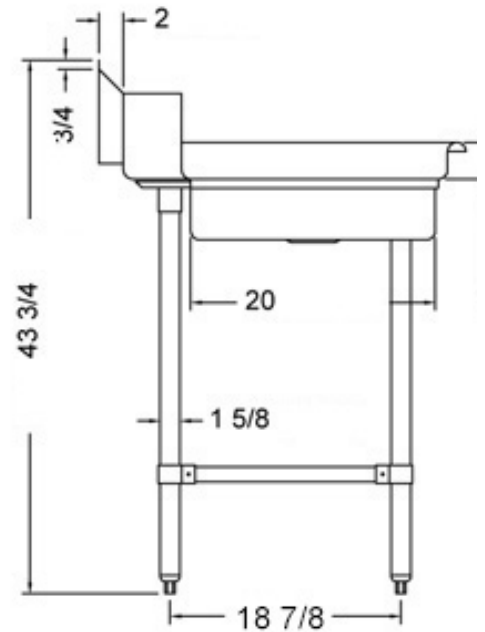

30" x 72" STAINLESS STEEL SOILED DISH TABLE (RIGHT OF DISHWASHER) TSDT-3072-R

2022RV.1

FEATURES

- ✓ Made with high quality 18 gauge 430 stainless steel
- ✓ Dimensions: 30" x 72" x 35¹/₂" plus 5" backsplash
- ✓ Tub dimentions: 20" x 20" x 5"
- ✓ Stainless bullet feet, legs and sockets
- ✓ Central 3.5" sink drain
- ✓ Soiled dish basket included

OPTIONAL ACCESSORIES

- ✓ Stainless Steel Shelf
- ✓ Deck mount pre-rinse fausset with hose
- ✓ Clean dish table (left)
- ✓ Wire Shelving

TSDT-3072-R : GOES ON THE RIGHT OF THE DISHWASHER

ASSEMBLY/SUPPORT

We're on social media!