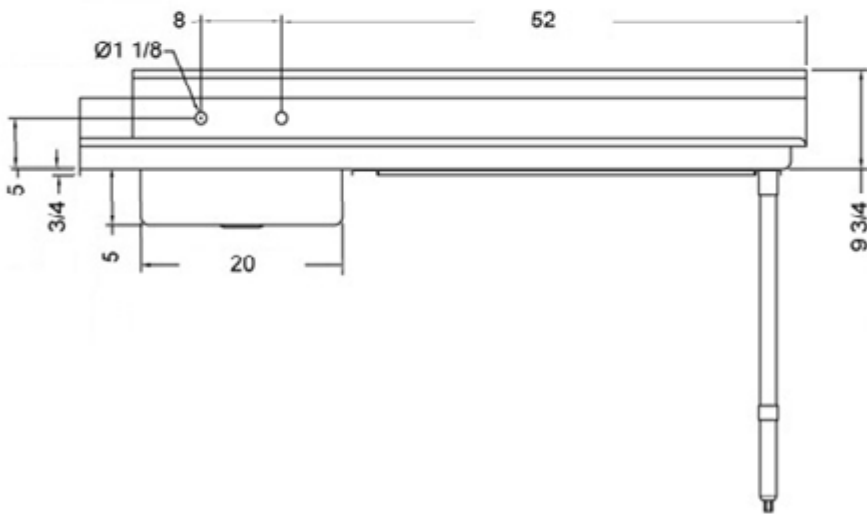

### FEATURES

- ✓ Made with high quality 18 gauge 430 stainless steel
- ✓ Dimensions: 30" x 72" x 35<sup>1</sup>/<sub>2</sub>" plus 5" backsplash
- ✓ Tub dimentions: 20" x 20" x 5"
- ✓ Stainless bullet feet, legs and sockets
- ✓ Central 3.5" sink drain
- ✓ Soiled dish basket included

# TSDT-3072-RWM : GOES ON THE RIGHT OF THE DISHWASHER