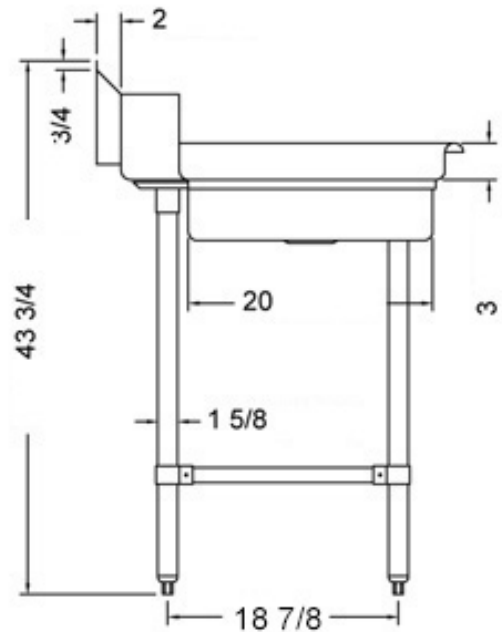

# 30" x 72" STAINLESS STEEL SOILED DISH TABLE (RIGHT OF DISHWASHER)

### FEATURES

- ✓ Made with high quality 18 gauge 430 stainless steel
- ✓ Dimensions: 30" x 72" x 35<sup>1</sup>/<sub>2</sub>" plus 5" backsplash
- ✓ Tub dimentions: 20" x 20" x 5"
- ✓ Stainless bullet feet, legs and sockets
- ✓ Central 3.5" sink drain
- ✓ Soiled dish basket included

# TSDT-3072-RWM : GOES ON THE RIGHT OF THE DISHWASHER