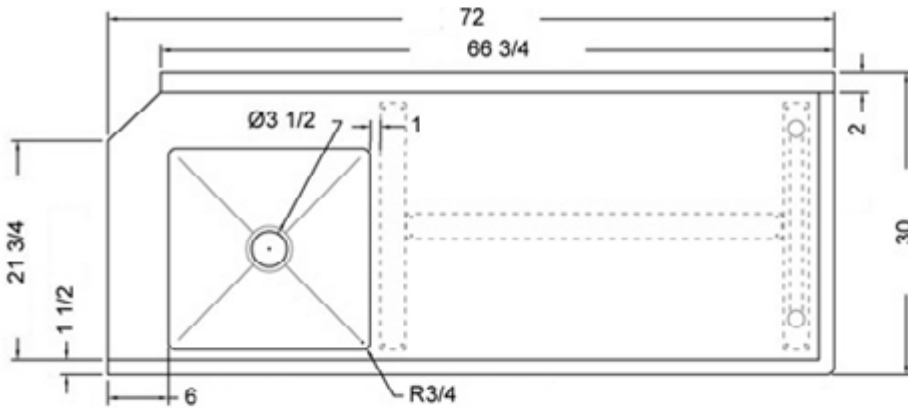

TSDT-3072-RWM : GOES ON THE RIGHT OF THE DISHWASHER