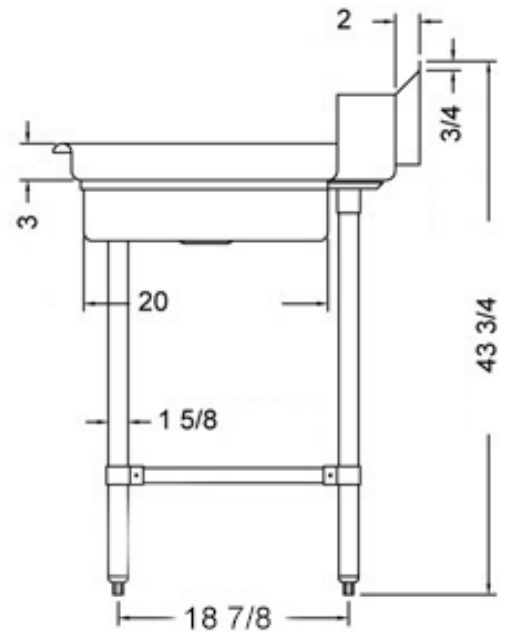

30" x 72" STAINLESS STEEL SOILED DISH TABLE (LEFT OF DISHWASHER)

TSDT-3072-L

2022RV.1

FEATURES

- ✓ Made with high quality 18 gauge 430 stainless steel
- ✓ Dimensions: 30" x 72" x 35¹/₂" plus 5" backsplash
- ✓ Tub dimentions: 20" x 20" x 5"
- ✓ Stainless bullet feet, legs and sockets
- ✓ Central 3.5" sink drain
- ✓ Soiled dish basket included

OPTIONAL ACCESSORIES

- ✓ Stainless Steel Shelf
- ✓ Deck mount pre-rinse fausset with hose
- ✓ Clean dish table (right)
- ✓ Wire Shelving

TSDT-3072-L : GOES ON THE LEFT OF THE DISHWASHER

ASSEMBLY/SUPPORT

We're on social media!