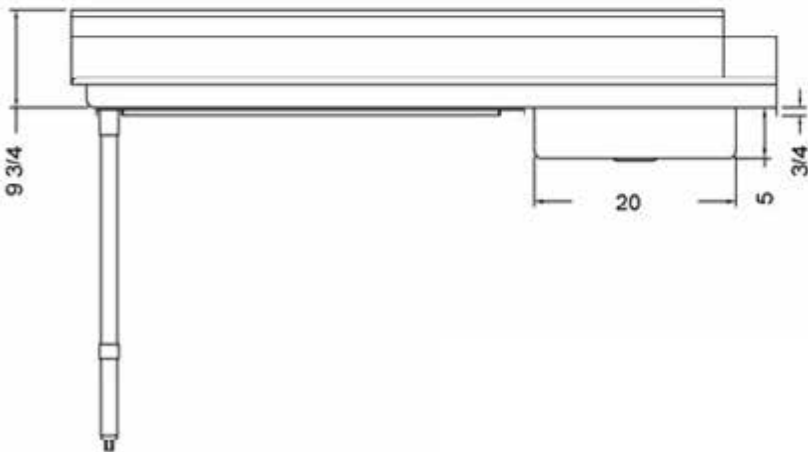

30" x 72" STAINLESS STEEL SOILED DISH TABLE (LEFT OF DISHWASHER)

TSDT-3072-L

2022RV.1

FEATURES

- ✓ Made with high quality 18 gauge 430 stainless steel
- ✓ Dimensions: 30" x 72" x 35¹/₂" plus 5" backsplash
- ✓ Tub dimentions: 20" x 20" x 5"
- ✓ Stainless bullet feet, legs and sockets
- ✓ Central 3.5" sink drain
- ✓ Soiled dish basket included

OPTIONAL ACCESSORIES

- ✓ Stainless Steel Shelf
- ✓ Deck mount pre-rinse fausset with hose
- ✓ Clean dish table (right)
- ✓ Wire Shelving

TSDT-3072-L : GOES ON THE LEFT OF THE DISHWASHER

ASSEMBLY/SUPPORT

We're on social media!