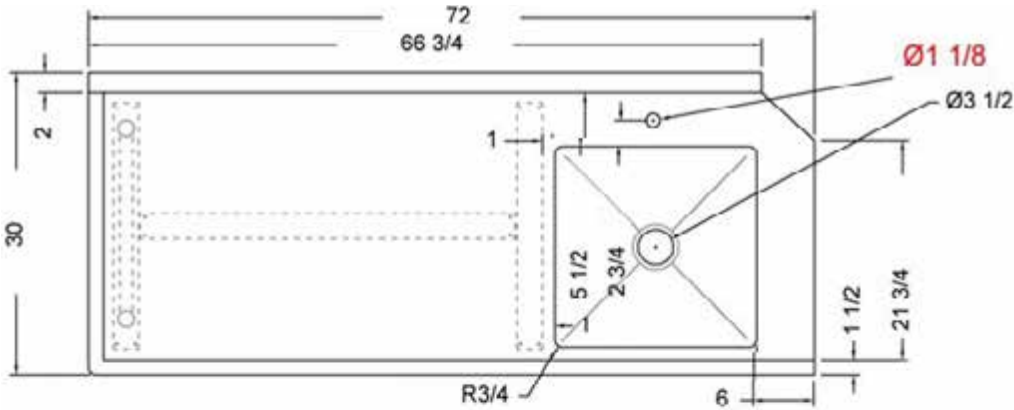

30" x 72" STAINLESS STEEL SOILED DISH TABLE (LEFT OF DISHWASHER)

TSDT-3072-L

2022RV.1

FEATURES

- ✓ Made with high quality 18 gauge 430 stainless steel
- ✓ Dimensions: 30" x 72" x 35¹/₂" plus 5" backsplash
- ✓ Tub dimentions: 20" x 20" x 5"
- ✓ Stainless bullet feet, legs and sockets
- ✓ Central 3.5" sink drain
- ✓ Soiled dish basket included

OPTIONAL ACCESSORIES

- ✓ Stainless Steel Shelf
- ✓ Deck mount pre-rinse fausset with hose
- ✓ Clean dish table (right)
- ✓ Wire Shelving

TSDT-3072-L : GOES ON THE LEFT OF THE DISHWASHER

ASSEMBLY/SUPPORT

We're on social media!