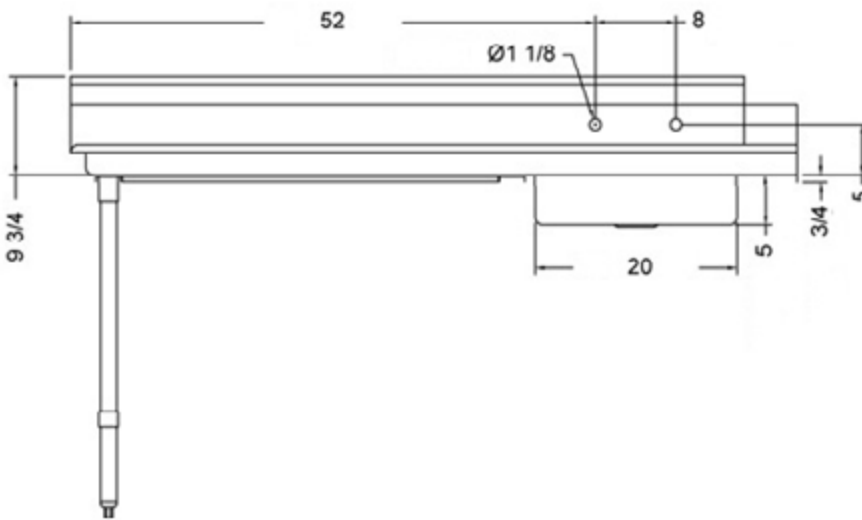

30" x 72" STAINLESS STEEL SOILED DISH TABLE (LEFT OF DISHWASHER)

TSDT-3072-LWM

2022RV.1

FEATURES

- ✓ Made with high quality 18 gauge 430 stainless steel
- ✓ Dimensions: 30" x 72" x 35¹/₂" plus 5" backsplash
- ✓ Tub dimentions: 20" x 20" x 5"
- ✓ Stainless bullet feet, legs and sockets
- ✓ Central 3.5" sink drain
- ✓ Soiled dish basket included

OPTIONAL ACCESSORIES

- ✓ Stainless Steel Shelf
- ✓ Wall mount pre-rinse fausset with hose
- ✓ Clean dish table (right)
- ✓ Wire Shelving

TSDT-3072-LWM : GOES ON THE LEFT OF THE DISHWASHER

ASSEMBLY/SUPPORT