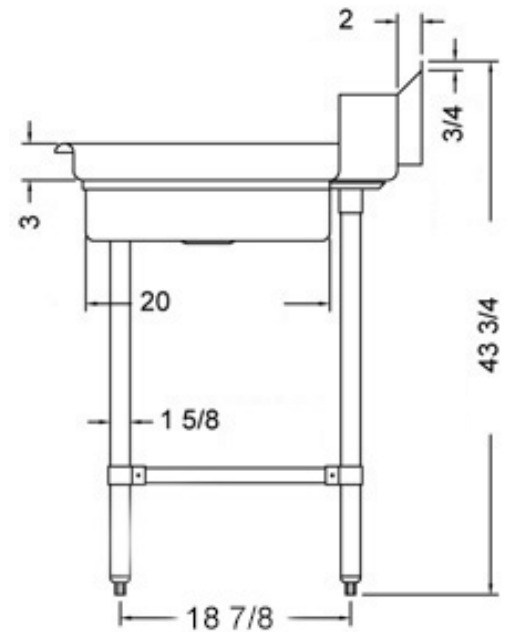

30" x 72" STAINLESS STEEL SOILED DISH TABLE (LEFT OF DISHWASHER)

TSDT-3072-LWM

2022RV.1

FEATURES

- ✓ Made with high quality 18 gauge 430 stainless steel
- ✓ Dimensions: 30" x 72" x 35¹/₂" plus 5" backsplash
- ✓ Tub dimentions: 20" x 20" x 5"
- ✓ Stainless bullet feet, legs and sockets
- ✓ Central 3.5" sink drain
- ✓ Soiled dish basket included

OPTIONAL ACCESSORIES

- ✓ Stainless Steel Shelf
- ✓ Wall mount pre-rinse fausset with hose
- ✓ Clean dish table (right)
- ✓ Wire Shelving

TSDT-3072-LWM : GOES ON THE LEFT OF THE DISHWASHER

ASSEMBLY/SUPPORT