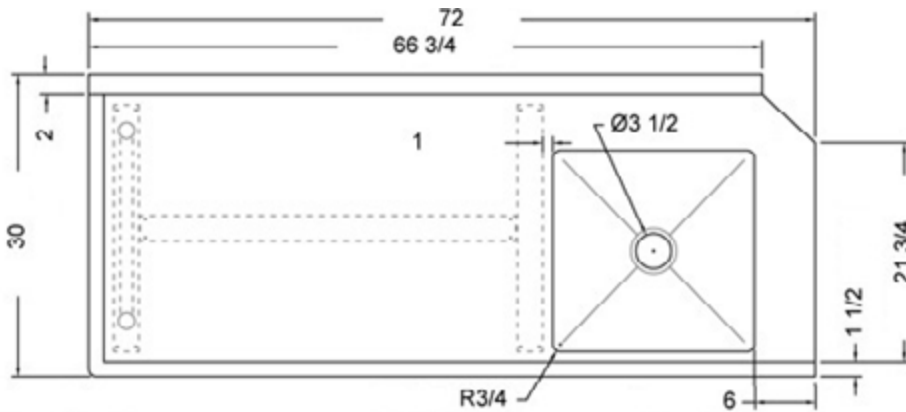

30" x 72" STAINLESS STEEL SOILED DISH TABLE (LEFT OF DISHWASHER)

TSDT-3072-LWM

2022RV.1

FEATURES

- ✓ Made with high quality 18 gauge 430 stainless steel
- ✓ Dimensions: 30" x 72" x 35¹/₂" plus 5" backsplash
- ✓ Tub dimentions: 20" x 20" x 5"
- ✓ Stainless bullet feet, legs and sockets
- ✓ Central 3.5" sink drain
- ✓ Soiled dish basket included

OPTIONAL ACCESSORIES

- ✓ Stainless Steel Shelf
- ✓ Wall mount pre-rinse fausset with hose
- ✓ Clean dish table (right)
- ✓ Wire Shelving

TSDT-3072-LWM : GOES ON THE LEFT OF THE DISHWASHER

ASSEMBLY/SUPPORT