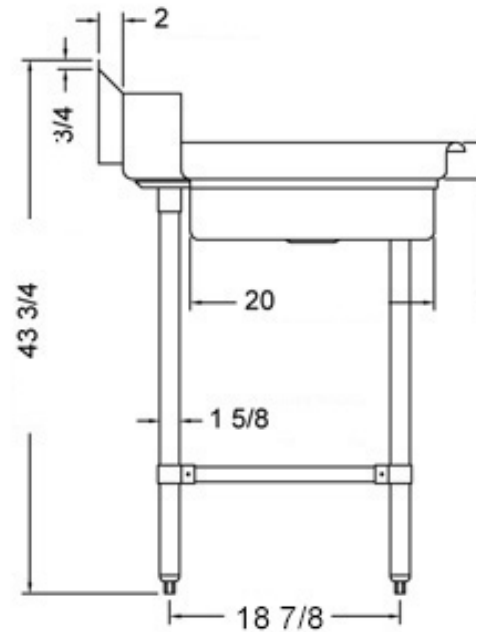

30" x 60" STAINLESS STEEL SOILED DISH TABLE (RIGHT OF DISHWASHER) TSDT-3060-R

2022RV.1

FEATURES

- ✓ Made with high quality 18 gauge 430 stainless steel
- ✓ Dimensions: 30" x 60" x 35 1/2" plus 5" backsplash
- ✓ Tub dimentions: 20" x 20" x 5"
- ✓ Stainless bullet feet, legs and sockets
- ✓ Central 3.5" sink drain
- ✓ Soiled dish basket included

OPTIONAL ACCESSORIES

- ✓ Stainless Steel Shelf
- ✓ Deck mount pre-rinse fausset with hose
- ✓ Clean dish table (left)
- ✓ Wire Shelving

TSDT-3060-R : GOES ON THE RIGHT OF THE DISHWASHER

ASSEMBLY/SUPPORT

We're on social media!