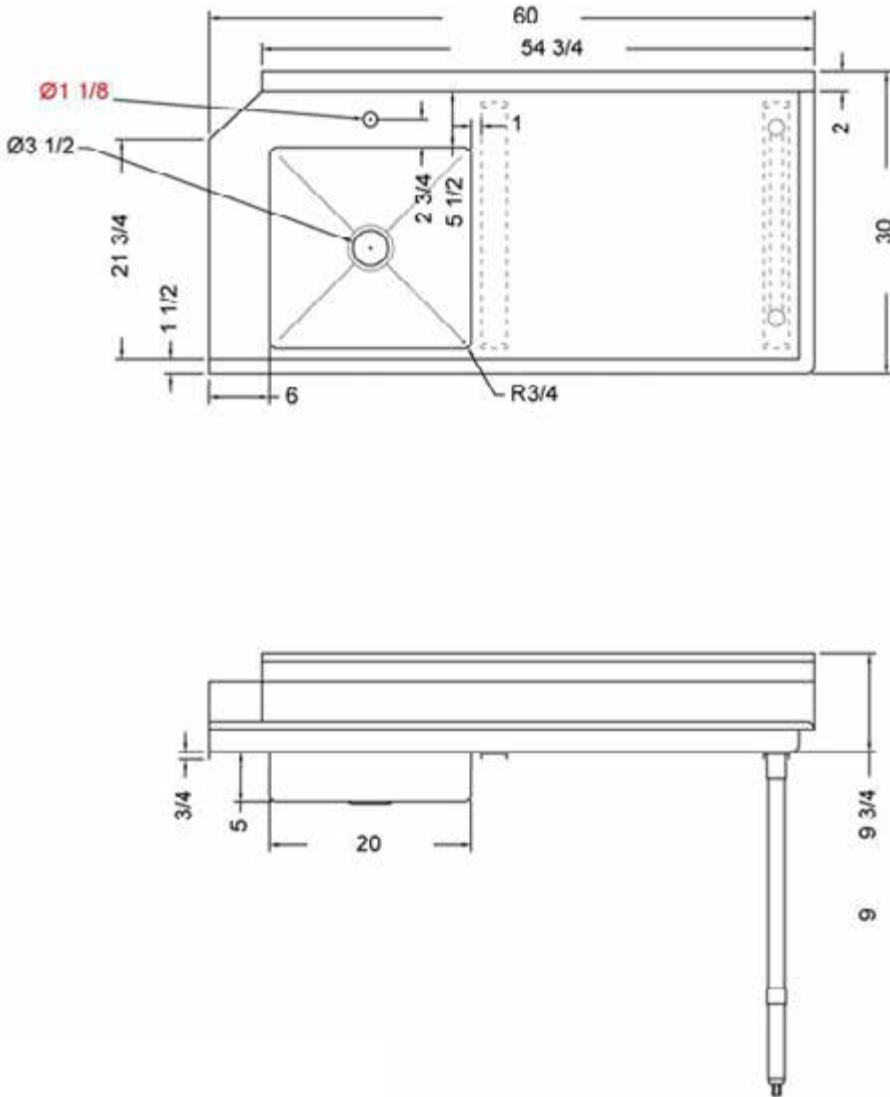

30" x 60" STAINLESS STEEL SOILED DISH TABLE (RIGHT OF DISHWASHER) TSDT-3060-R

2022RV.1

FEATURES

- ✓ Made with high quality 18 gauge 430 stainless steel
- ✓ Dimensions: 30" x 60" x 35 1/2" plus 5" backsplash
- ✓ Tub dimentions: 20" x 20" x 5"
- ✓ Stainless bullet feet, legs and sockets
- ✓ Central 3.5" sink drain
- ✓ Soiled dish basket included

OPTIONAL ACCESSORIES

- ✓ Stainless Steel Shelf
- ✓ Deck mount pre-rinse fausset with hose
- ✓ Clean dish table (left)
- ✓ Wire Shelving

TSDT-3060-R : GOES ON THE RIGHT OF THE DISHWASHER

ASSEMBLY/SUPPORT

We're on social media!