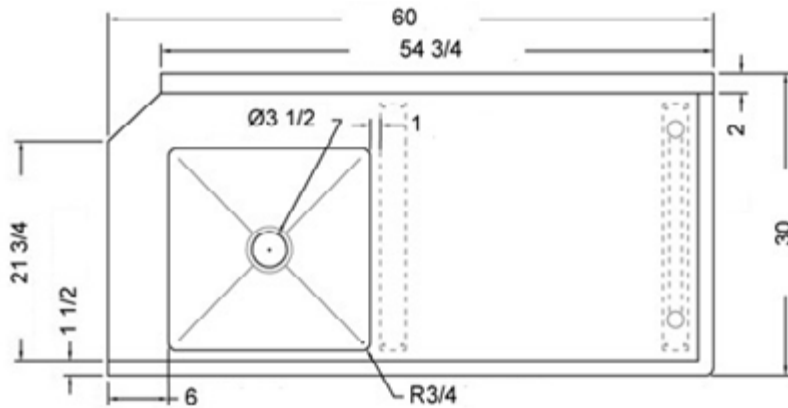

TSDT-3060-RWM : GOES ON THE RIGHT OF THE DISHWASHER