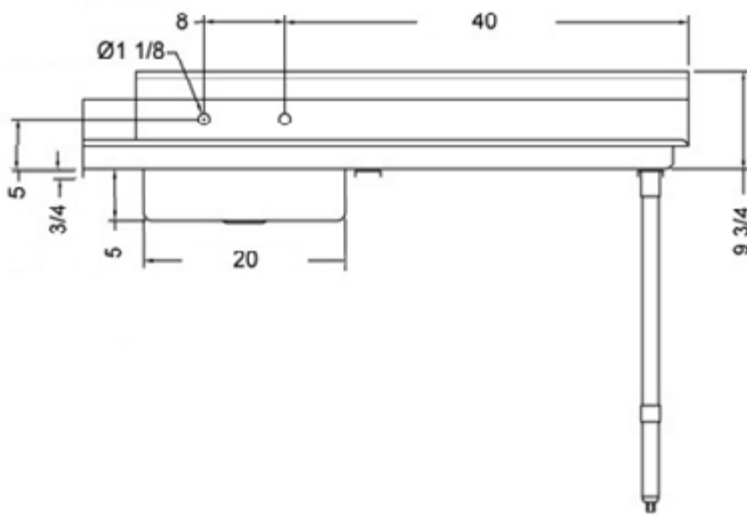

### FEATURES

- ✓ Made with high quality 18 gauge 430 stainless steel
- ✓ Dimensions: 30" x 60" x 35<sup>1</sup>/<sub>2</sub>" plus 5" backsplash
- ✓ Tub dimentions: 20" x 20" x 5"
- ✓ Stainless bullet feet, legs and sockets
- ✓ Central 3.5" sink drain
- ✓ Soiled dish basket included

# TSDT-3060-RWM : GOES ON THE RIGHT OF THE DISHWASHER