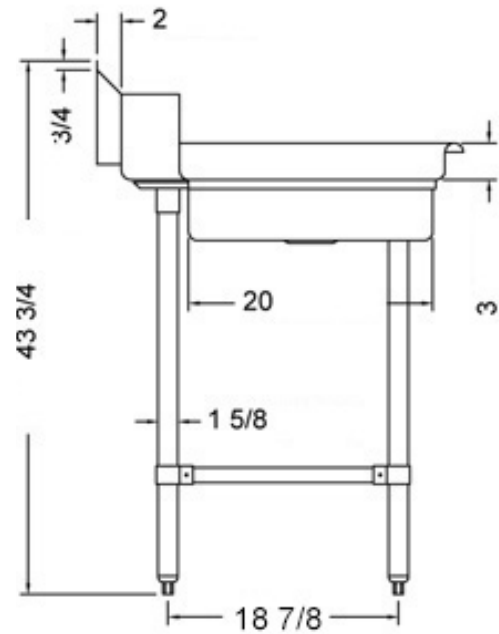

# 30" x 60" STAINLESS STEEL SOILED DISH TABLE (RIGHT OF DISHWASHER)

### FEATURES

- ✓ Made with high quality 18 gauge 430 stainless steel
- ✓ Dimensions: 30" x 60" x 35<sup>1</sup>/<sub>2</sub>" plus 5" backsplash
- ✓ Tub dimentions: 20" x 20" x 5"
- ✓ Stainless bullet feet, legs and sockets
- ✓ Central 3.5" sink drain
- ✓ Soiled dish basket included

# TSDT-3060-RWM : GOES ON THE RIGHT OF THE DISHWASHER