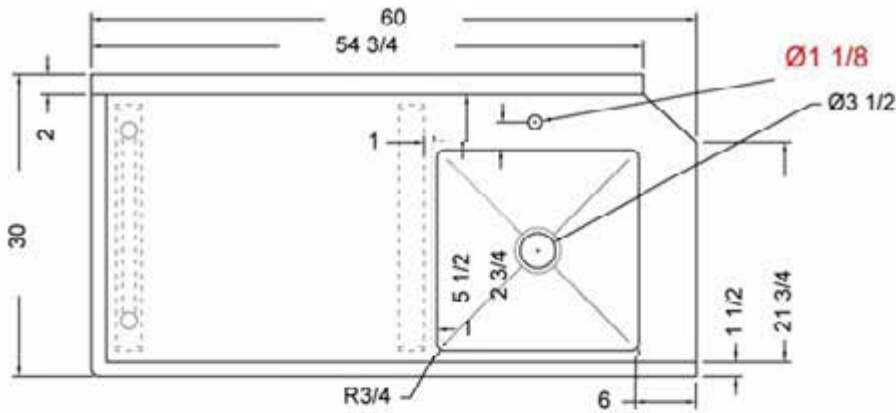

30" x 60" STAINLESS STEEL SOILED DISH TABLE (LEFT OF DISHWASHER)

TSDT-3060-L

2022RV.1

FEATURES

- ✓ Made with high quality 18 gauge 430 stainless steel
- ✓ Dimensions: 30" x 60" x 35 1/2" plus 5" backsplash
- ✓ Tub dimentions: 20" x 20" x 5"
- ✓ Stainless bullet feet, legs and sockets
- ✓ Central 3.5" sink drain
- ✓ Soiled dish basket included

OPTIONAL ACCESSORIES

- ✓ Stainless Steel Shelf
- ✓ Deck mount pre-rinse fausset with hose
- ✓ Clean dish table (right)
- ✓ Wire Shelving

TSDT-3060-L : GOES ON THE LEFT OF THE DISHWASHER

ASSEMBLY/SUPPORT

We're on social media!