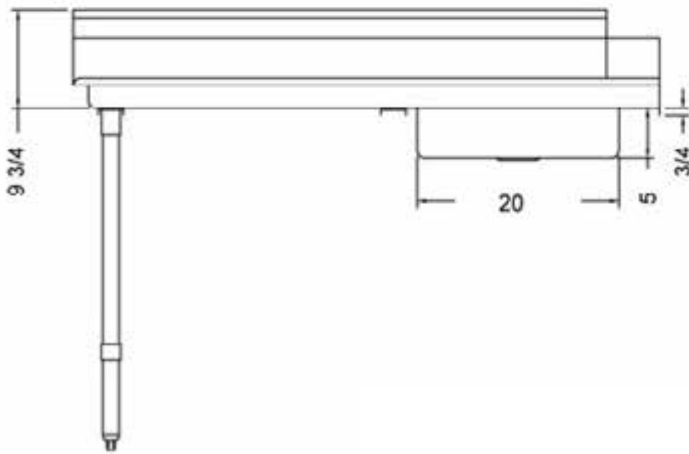

30" x 60" STAINLESS STEEL SOILED DISH TABLE (LEFT OF DISHWASHER)

TSDT-3060-L

2022RV.1

FEATURES

- ✓ Made with high quality 18 gauge 430 stainless steel
- ✓ Dimensions: 30" x 60" x 35 1/2" plus 5" backsplash
- ✓ Tub dimentions: 20" x 20" x 5"
- ✓ Stainless bullet feet, legs and sockets
- ✓ Central 3.5" sink drain
- ✓ Soiled dish basket included

OPTIONAL ACCESSORIES

- ✓ Stainless Steel Shelf
- ✓ Deck mount pre-rinse fausset with hose
- ✓ Clean dish table (right)
- ✓ Wire Shelving

TSDT-3060-L : GOES ON THE LEFT OF THE DISHWASHER

ASSEMBLY/SUPPORT

We're on social media!