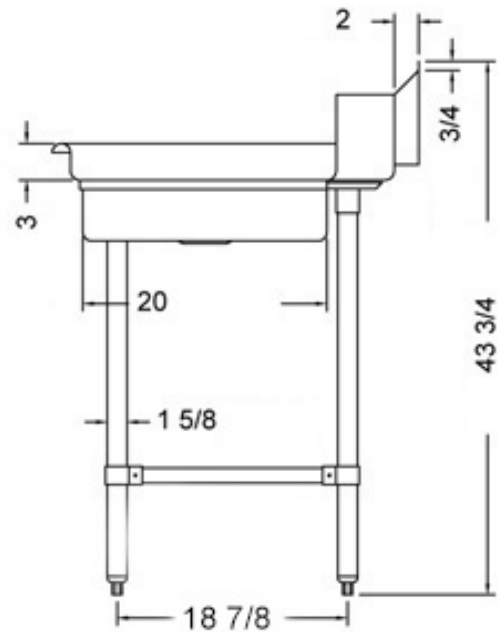

30" x 60" STAINLESS STEEL SOILED DISH TABLE (LEFT OF DISHWASHER)

TSDT-3060-L

2022RV.1

FEATURES

- ✓ Made with high quality 18 gauge 430 stainless steel
- ✓ Dimensions: 30" x 60" x 35 1/2" plus 5" backsplash
- ✓ Tub dimentions: 20" x 20" x 5"
- ✓ Stainless bullet feet, legs and sockets
- ✓ Central 3.5" sink drain
- ✓ Soiled dish basket included

OPTIONAL ACCESSORIES

- ✓ Stainless Steel Shelf
- ✓ Deck mount pre-rinse fausset with hose
- ✓ Clean dish table (right)
- ✓ Wire Shelving

TSDT-3060-L : GOES ON THE LEFT OF THE DISHWASHER

ASSEMBLY/SUPPORT

We're on social media!