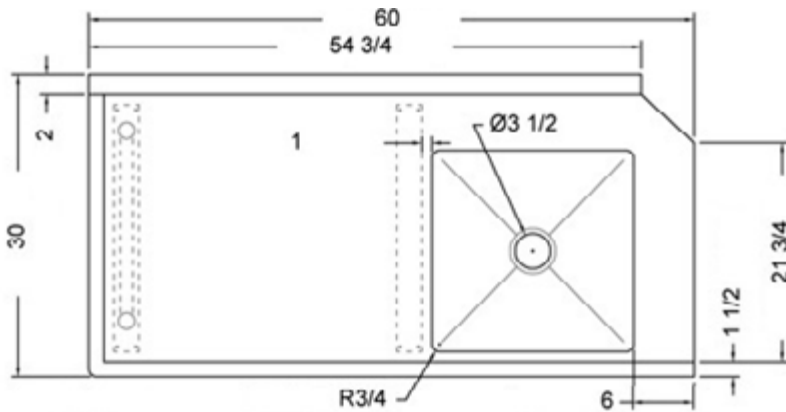

TSDT-3060-LWM : GOES ON THE LEFT OF THE DISHWASHER