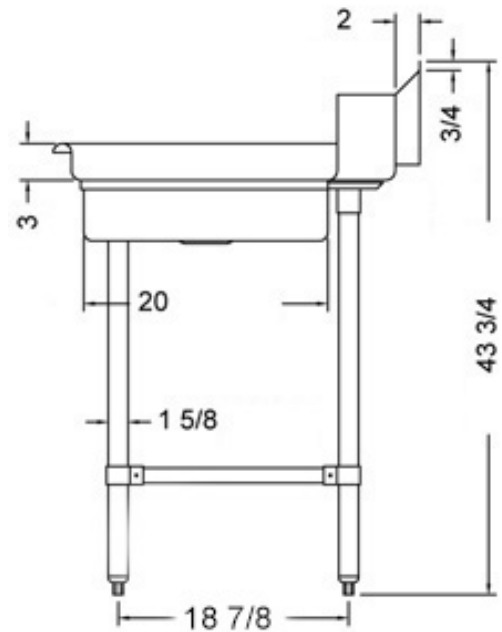

# 30" x 60" STAINLESS STEEL SOILED DISH TABLE (LEFT OF DISHWASHER)

### FEATURES

- ✓ Made with high quality 18 gauge 430 stainless steel
- ✓ Dimensions: 30" x 60" x 35 1/2" plus 5" backsplash
- ✓ Tub dimentions: 20" x 20" x 5"
- ✓ Stainless bullet feet, legs and sockets
- ✓ Central 3.5" sink drain
- ✓ Soiled dish basket included

# TSDT-3060-LWM : GOES ON THE LEFT OF THE DISHWASHER

ASSEMBLY/SUPPORT

We're on social media!

1.800.567.3620 | WWW.THORINOX.COM

MORE PRODUCTS