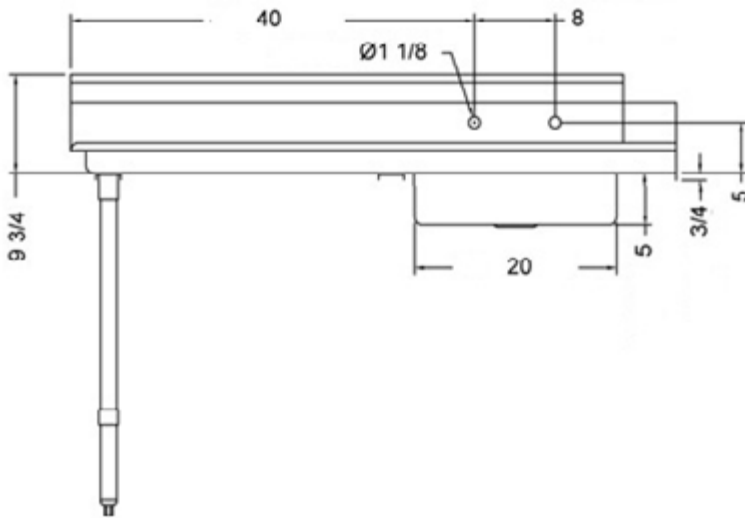

# 30" x 60" STAINLESS STEEL SOILED DISH TABLE (LEFT OF DISHWASHER)

### FEATURES

- ✓ Made with high quality 18 gauge 430 stainless steel
- ✓ Dimensions: 30" x 60" x 35 1/2" plus 5" backsplash
- ✓ Tub dimentions: 20" x 20" x 5"
- ✓ Stainless bullet feet, legs and sockets
- ✓ Central 3.5" sink drain
- ✓ Soiled dish basket included

# TSDT-3060-LWM : GOES ON THE LEFT OF THE DISHWASHER

ASSEMBLY/SUPPORT

We're on social media!

1.800.567.3620 | WWW.THORINOX.COM

MORE PRODUCTS