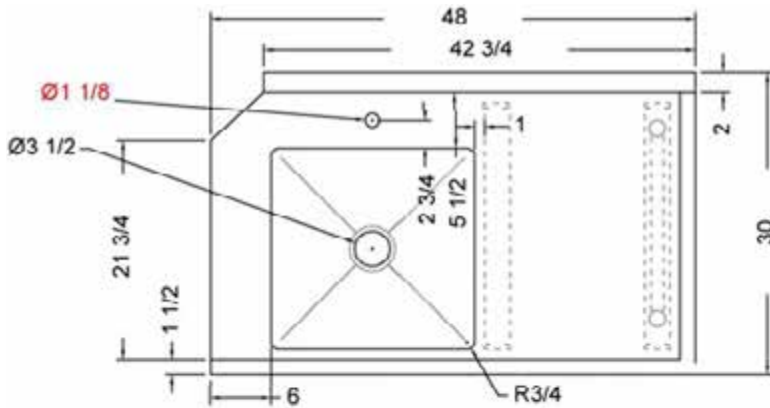

30" x 48" STAINLESS STEEL SOILED DISH TABLE (RIGHT OF DISHWASHER)

TSDT-3048-L

2022RV.1

FEATURES

- ✓ Made with high quality 18 gauge 430 stainless steel
- ✓ Dimensions: 30" x 48" x 35^{1/2}" plus 5" backsplash
- ✓ Tub dimentions: 20" x 20" x 5"
- ✓ Stainless bullet feet, legs and sockets
- ✓ Central 3.5" sink drain
- ✓ Soiled dish basket included

OPTIONAL ACCESSORIES

- ✓ Stainless Steel Shelf
- ✓ Deck mount pre-rinse fausset with hose
- ✓ Clean dish table (left)
- ✓ Wire Shelving

TSDT-3048-R : GOES ON THE RIGHT OF THE DISHWASHER

ASSEMBLY/SUPPORT

We're on social media!