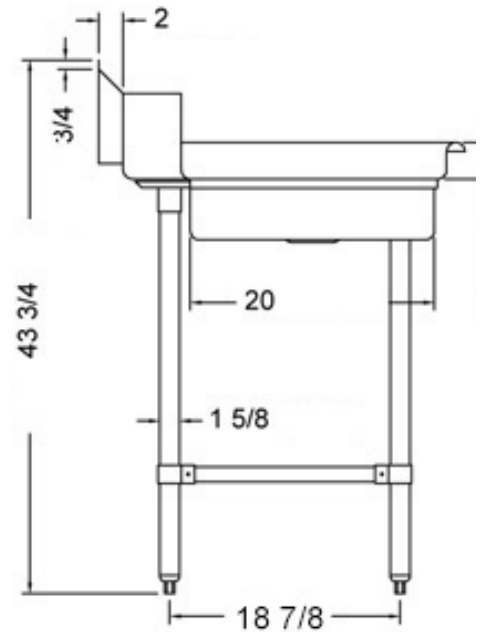

30" x 48" STAINLESS STEEL SOILED DISH TABLE (RIGHT OF DISHWASHER)

TSDT-3048-L

2022RV.1

FEATURES

- ✓ Made with high quality 18 gauge 430 stainless steel
- ✓ Dimensions: 30" x 48" x 35^{1/2}" plus 5" backsplash
- ✓ Tub dimentions: 20" x 20" x 5"
- ✓ Stainless bullet feet, legs and sockets
- ✓ Central 3.5" sink drain
- ✓ Soiled dish basket included

OPTIONAL ACCESSORIES

- ✓ Stainless Steel Shelf
- ✓ Deck mount pre-rinse fausset with hose
- ✓ Clean dish table (left)
- ✓ Wire Shelving

TSDT-3048-R : GOES ON THE RIGHT OF THE DISHWASHER

ASSEMBLY/SUPPORT

We're on social media!