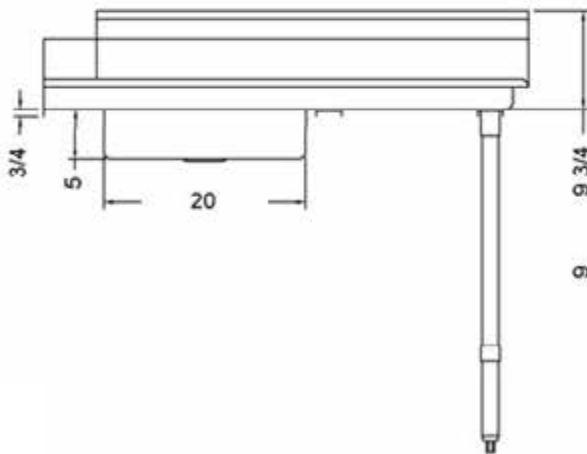

30" x 48" STAINLESS STEEL SOILED DISH TABLE (RIGHT OF DISHWASHER)

TSDT-3048-L

2022RV.1

FEATURES

- ✓ Made with high quality 18 gauge 430 stainless steel
- ✓ Dimensions: 30" x 48" x 35^{1/2}" plus 5" backsplash
- ✓ Tub dimentions: 20" x 20" x 5"
- ✓ Stainless bullet feet, legs and sockets
- ✓ Central 3.5" sink drain
- ✓ Soiled dish basket included

OPTIONAL ACCESSORIES

- ✓ Stainless Steel Shelf
- ✓ Deck mount pre-rinse fausset with hose
- ✓ Clean dish table (left)
- ✓ Wire Shelving

TSDT-3048-R : GOES ON THE RIGHT OF THE DISHWASHER

ASSEMBLY/SUPPORT

We're on social media!