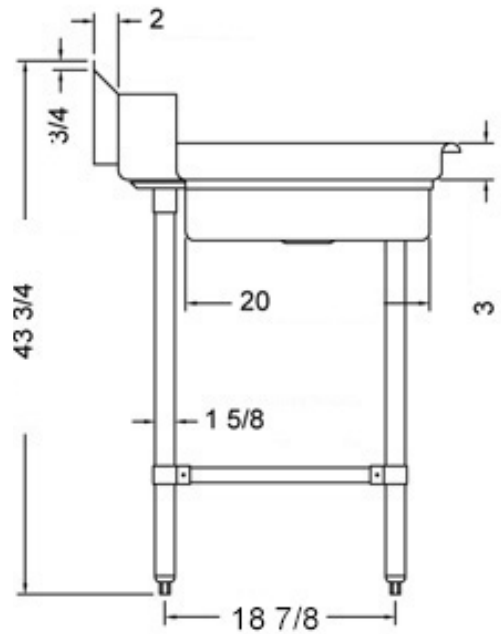

30" x 48" STAINLESS STEEL SOILED DISH TABLE (RIGHT OF DISHWASHER) TSDT-3048-RWM

2022RV.1

FEATURES

- ✓ Made with high quality 18 gauge 430 stainless steel
- ✓ Dimensions: 30" x 48" x 35^{1/2}" plus 5" backsplash
- ✓ Tub dimentions: 20" x 20" x 5"
- ✓ Stainless bullet feet, legs and sockets
- ✓ Central 3.5" sink drain
- ✓ Soiled dish basket included

OPTIONAL ACCESSORIES

- ✓ Stainless Steel Shelf
- ✓ Wall mount pre-rinse fausset with hose
- ✓ Clean dish table (left)
- ✓ Wire Shelving

TSDT-3048-RWM : GOES ON THE RIGHT OF THE DISHWASHER

ASSEMBLY/SUPPORT