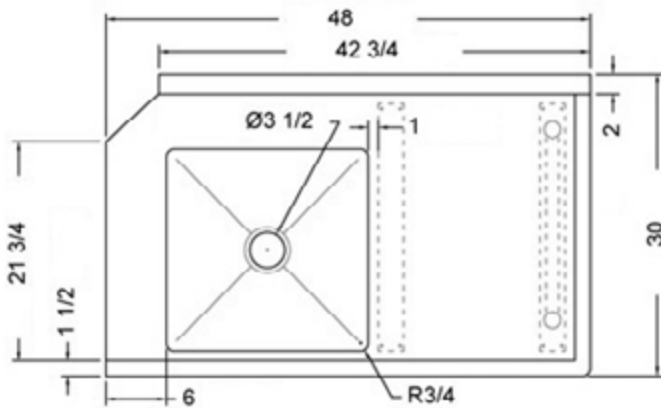

30" x 48" STAINLESS STEEL SOILED DISH TABLE (RIGHT OF DISHWASHER) TSDT-3048-RWM

2022RV.1

FEATURES

- ✓ Made with high quality 18 gauge 430 stainless steel
- ✓ Dimensions: 30" x 48" x 35^{1/2}" plus 5" backsplash
- ✓ Tub dimentions: 20" x 20" x 5"
- ✓ Stainless bullet feet, legs and sockets
- ✓ Central 3.5" sink drain
- ✓ Soiled dish basket included

OPTIONAL ACCESSORIES

- ✓ Stainless Steel Shelf
- ✓ Wall mount pre-rinse fausset with hose
- ✓ Clean dish table (left)
- ✓ Wire Shelving

TSDT-3048-RWM : GOES ON THE RIGHT OF THE DISHWASHER

ASSEMBLY/SUPPORT