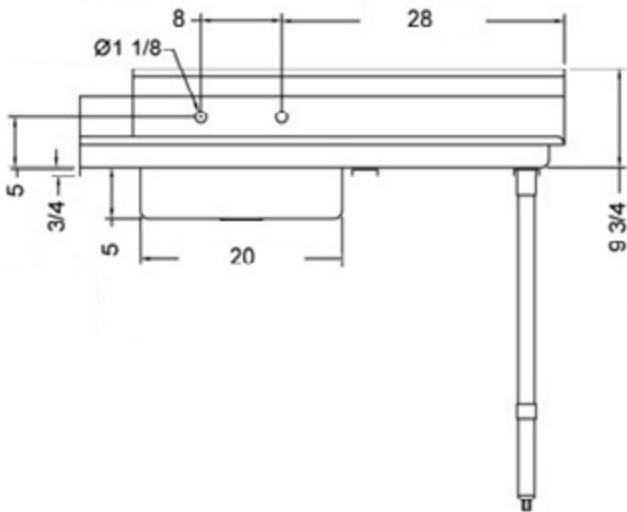

30" x 48" STAINLESS STEEL SOILED DISH TABLE (RIGHT OF DISHWASHER) TSDT-3048-RWM

2022RV.1

FEATURES

- ✓ Made with high quality 18 gauge 430 stainless steel
- ✓ Dimensions: 30" x 48" x 35^{1/2}" plus 5" backsplash
- ✓ Tub dimentions: 20" x 20" x 5"
- ✓ Stainless bullet feet, legs and sockets
- ✓ Central 3.5" sink drain
- ✓ Soiled dish basket included

OPTIONAL ACCESSORIES

- ✓ Stainless Steel Shelf
- ✓ Wall mount pre-rinse fausset with hose
- ✓ Clean dish table (left)
- ✓ Wire Shelving

TSDT-3048-RWM : GOES ON THE RIGHT OF THE DISHWASHER

ASSEMBLY/SUPPORT