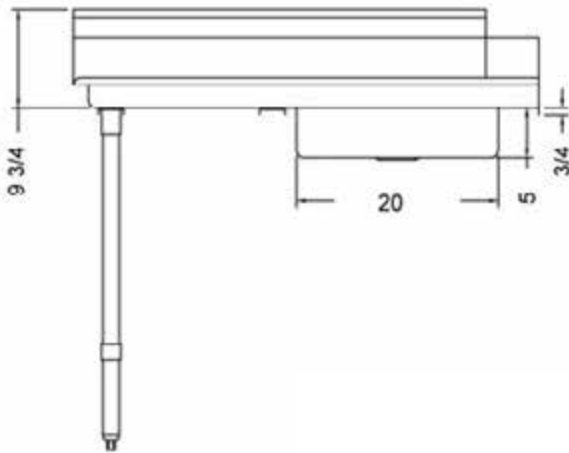

30" x 48" STAINLESS STEEL SOILED DISH TABLE (LEFT OF DISHWASHER)

TSDT-3048-L

2022RV.1

FEATURES

- ✓ Made with high quality 18 gauge 430 stainless steel
- ✓ Dimensions: 30" x 48" x 35¹/₂" plus 5" backsplash
- ✓ Tub dimentions: 20" x 20" x 5"
- ✓ Stainless bullet feet, legs and sockets
- ✓ Central 3.5" sink drain
- ✓ Soiled dish basket included

OPTIONAL ACCESSORIES

- ✓ Stainless Steel Shelf
- ✓ Deck mount pre-rinse fausset with hose
- ✓ Clean dish table (right)
- ✓ Wire Shelving

TSDT-3048-L : GOES ON THE LEFT OF THE DISHWASHER

ASSEMBLY/SUPPORT

We're on social media!