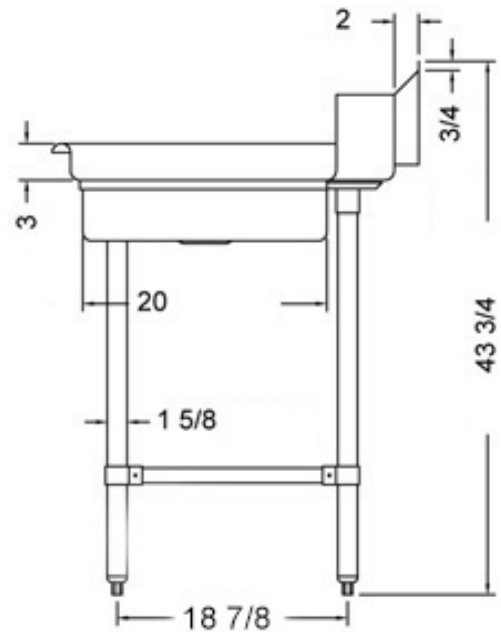

30" x 48" STAINLESS STEEL SOILED DISH TABLE (LEFT OF DISHWASHER)

TSDT-3048-L

2022RV.1

FEATURES

- ✓ Made with high quality 18 gauge 430 stainless steel
- ✓ Dimensions: 30" x 48" x 35¹/₂" plus 5" backsplash
- ✓ Tub dimentions: 20" x 20" x 5"
- ✓ Stainless bullet feet, legs and sockets
- ✓ Central 3.5" sink drain
- ✓ Soiled dish basket included

OPTIONAL ACCESSORIES

- ✓ Stainless Steel Shelf
- ✓ Deck mount pre-rinse fausset with hose
- ✓ Clean dish table (right)
- ✓ Wire Shelving

TSDT-3048-L : GOES ON THE LEFT OF THE DISHWASHER

ASSEMBLY/SUPPORT

We're on social media!