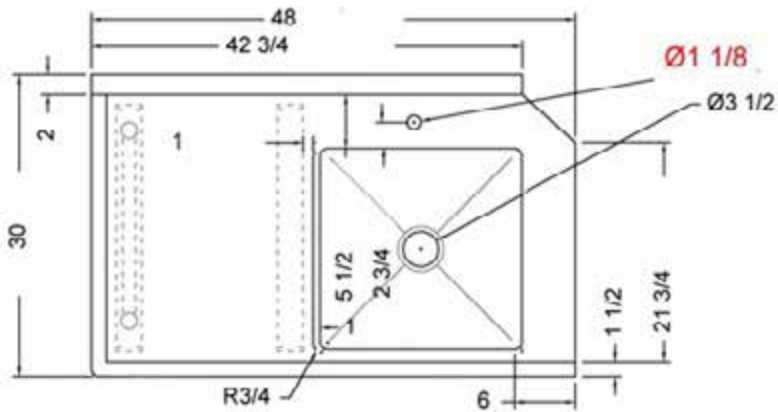

30" x 48" STAINLESS STEEL SOILED DISH TABLE (LEFT OF DISHWASHER)

TSDT-3048-L

2022RV.1

FEATURES

- ✓ Made with high quality 18 gauge 430 stainless steel
- ✓ Dimensions: 30" x 48" x 35¹/₂" plus 5" backsplash
- ✓ Tub dimentions: 20" x 20" x 5"
- ✓ Stainless bullet feet, legs and sockets
- ✓ Central 3.5" sink drain
- ✓ Soiled dish basket included

OPTIONAL ACCESSORIES

- ✓ Stainless Steel Shelf
- ✓ Deck mount pre-rinse fausset with hose
- ✓ Clean dish table (right)
- ✓ Wire Shelving

TSDT-3048-L : GOES ON THE LEFT OF THE DISHWASHER

ASSEMBLY/SUPPORT

We're on social media!