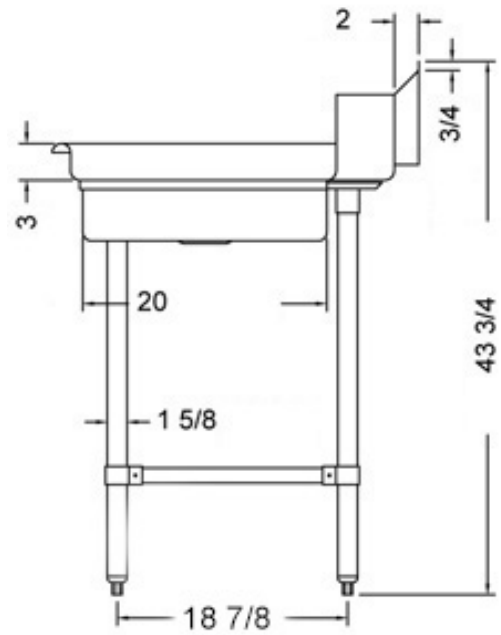

30" x 48" STAINLESS STEEL SOILED DISH TABLE (LEFT OF DISHWASHER)

TSDT-3048-LWM

2022RV.1

FEATURES

- ✓ Made with high quality 18 gauge 430 stainless steel
- ✓ Dimensions: 30" x 48" x 35^{1/2}" plus 5" backsplash
- ✓ Tub dimentions: 20" x 20" x 5"
- ✓ Stainless bullet feet, legs and sockets
- ✓ Central 3.5" sink drain
- ✓ Soiled dish basket included

OPTIONAL ACCESSORIES

- ✓ Stainless Steel Shelf
- ✓ Wall mount pre-rinse fausset with hose
- ✓ Clean dish table (right)
- ✓ Wire Shelving

TSDT-3048-LWM : GOES ON THE LEFT OF THE DISHWASHER

ASSEMBLY/SUPPORT