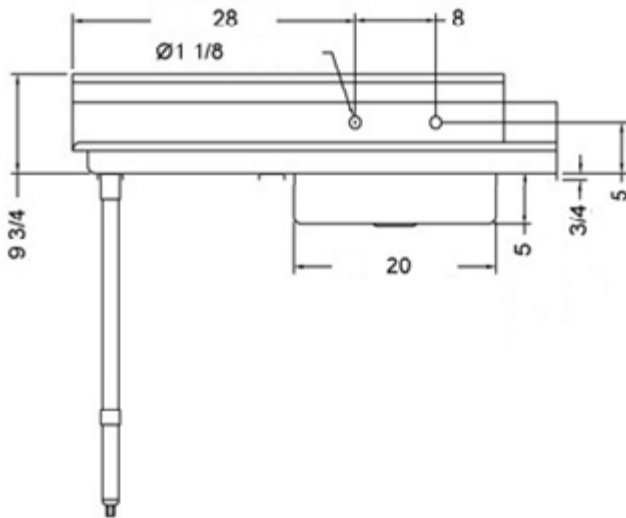

30" x 48" STAINLESS STEEL SOILED DISH TABLE (LEFT OF DISHWASHER)

TSDT-3048-LWM

2022RV.1

FEATURES

- ✓ Made with high quality 18 gauge 430 stainless steel
- ✓ Dimensions: 30" x 48" x 35^{1/2}" plus 5" backsplash
- ✓ Tub dimentions: 20" x 20" x 5"
- ✓ Stainless bullet feet, legs and sockets
- ✓ Central 3.5" sink drain
- ✓ Soiled dish basket included

OPTIONAL ACCESSORIES

- ✓ Stainless Steel Shelf
- ✓ Wall mount pre-rinse fausset with hose
- ✓ Clean dish table (right)
- ✓ Wire Shelving

TSDT-3048-LWM : GOES ON THE LEFT OF THE DISHWASHER

ASSEMBLY/SUPPORT