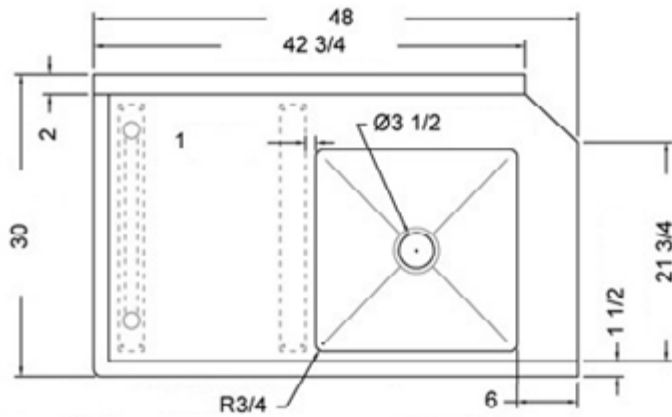

30" x 48" STAINLESS STEEL SOILED DISH TABLE (LEFT OF DISHWASHER)

TSDT-3048-LWM

2022RV.1

FEATURES

- ✓ Made with high quality 18 gauge 430 stainless steel
- ✓ Dimensions: 30" x 48" x 35^{1/2}" plus 5" backsplash
- ✓ Tub dimentions: 20" x 20" x 5"
- ✓ Stainless bullet feet, legs and sockets
- ✓ Central 3.5" sink drain
- ✓ Soiled dish basket included

OPTIONAL ACCESSORIES

- ✓ Stainless Steel Shelf
- ✓ Wall mount pre-rinse fausset with hose
- ✓ Clean dish table (right)
- ✓ Wire Shelving

TSDT-3048-LWM : GOES ON THE LEFT OF THE DISHWASHER

ASSEMBLY/SUPPORT