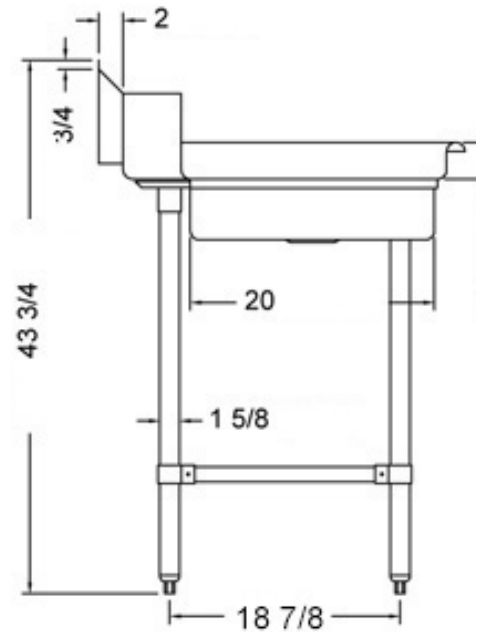

# 30" x 36" STAINLESS STEEL SOILED DISH TABLE (RIGHT OF DISHWASHER) TSDT-3036-R

2022RV.1

## FEATURES

- ✓ Made with high quality 18 gauge 430 stainless steel
- ✓ Dimensions: 30" x 36" x 35<sup>1/2</sup>" plus 5" backsplash
- ✓ Tub dimentions: 20" x 20" x 5"
- ✓ Stainless bullet feet, legs and sockets
- ✓ Central 3.5" sink drain
- ✓ Soiled dish basket included

# TSDT-3036-R : GOES ON THE RIGHT OF THE DISHWASHER