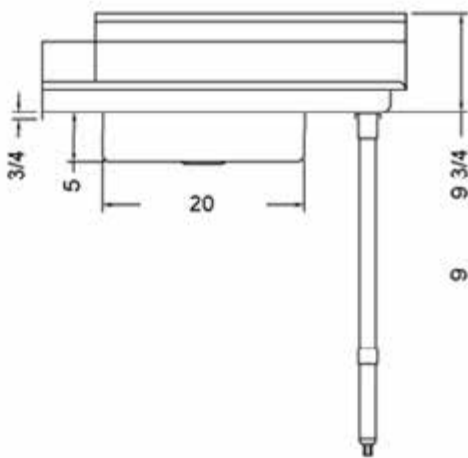

# 30" x 36" STAINLESS STEEL SOILED DISH TABLE (RIGHT OF DISHWASHER) TSDT-3036-R

2022RV.1

## FEATURES

- ✓ Made with high quality 18 gauge 430 stainless steel
- ✓ Dimensions: 30" x 36" x 35<sup>1/2</sup>" plus 5" backsplash
- ✓ Tub dimentions: 20" x 20" x 5"
- ✓ Stainless bullet feet, legs and sockets
- ✓ Central 3.5" sink drain
- ✓ Soiled dish basket included

# TSDT-3036-R : GOES ON THE RIGHT OF THE DISHWASHER