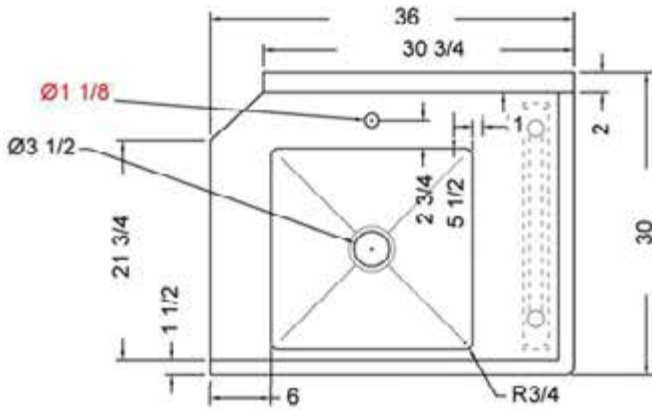

## FEATURES

- ✓ Made with high quality 18 gauge 430 stainless steel
- ✓ Dimensions: 30" x 36" x 35<sup>1/2</sup>" plus 5" backsplash
- ✓ Tub dimentions: 20" x 20" x 5"
- ✓ Stainless bullet feet, legs and sockets
- ✓ Central 3.5" sink drain
- ✓ Soiled dish basket included

# TSDT-3036-R : GOES ON THE RIGHT OF THE DISHWASHER