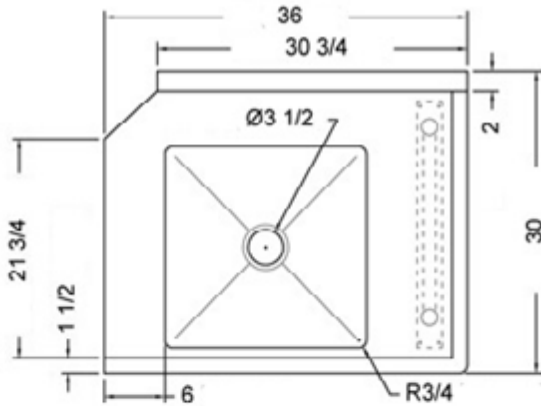

30" x 36" STAINLESS STEEL SOILED DISH TABLE (RIGHT OF DISHWASHER) TSDT-3036-RWM

2022RV.1

FEATURES

- ✓ Made with high quality 18 gauge 430 stainless steel
- ✓ Dimensions: 30" x 36" x 35¹/₂" plus 5" backsplash
- ✓ Tub dimentions: 20" x 20" x 5"
- ✓ Stainless bullet feet, legs and sockets
- ✓ Central 3.5" sink drain
- ✓ Soiled dish basket included

OPTIONAL ACCESSORIES

- ✓ Stainless Steel Shelf
- ✓ Wall mount pre-rinse fausset with hose
- ✓ Clean dish table (left)
- ✓ Wire Shelving

TSDT-3036-RWM : GOES ON THE RIGHT OF THE DISHWASHER

ASSEMBLY/SUPPORT