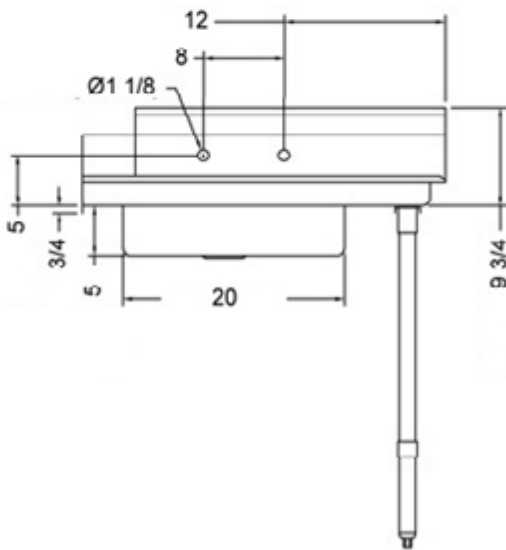

30" x 36" STAINLESS STEEL SOILED DISH TABLE (RIGHT OF DISHWASHER) TSDT-3036-RWM

2022RV.1

FEATURES

- ✓ Made with high quality 18 gauge 430 stainless steel
- ✓ Dimensions: 30" x 36" x 35¹/₂" plus 5" backsplash
- ✓ Tub dimentions: 20" x 20" x 5"
- ✓ Stainless bullet feet, legs and sockets
- ✓ Central 3.5" sink drain
- ✓ Soiled dish basket included

OPTIONAL ACCESSORIES

- ✓ Stainless Steel Shelf
- ✓ Wall mount pre-rinse fausset with hose
- ✓ Clean dish table (left)
- ✓ Wire Shelving

TSDT-3036-RWM : GOES ON THE RIGHT OF THE DISHWASHER

ASSEMBLY/SUPPORT