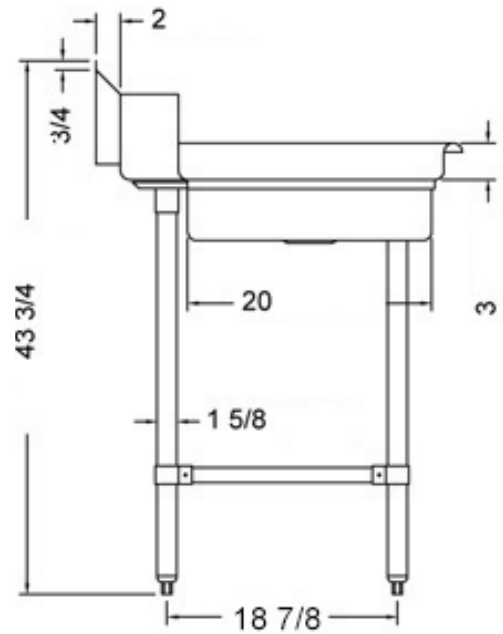

30" x 36" STAINLESS STEEL SOILED DISH TABLE (RIGHT OF DISHWASHER) TSDT-3036-RWM

2022RV.1

FEATURES

- ✓ Made with high quality 18 gauge 430 stainless steel
- ✓ Dimensions: 30" x 36" x 35¹/₂" plus 5" backsplash
- ✓ Tub dimentions: 20" x 20" x 5"
- ✓ Stainless bullet feet, legs and sockets
- ✓ Central 3.5" sink drain
- ✓ Soiled dish basket included

OPTIONAL ACCESSORIES

- ✓ Stainless Steel Shelf
- ✓ Wall mount pre-rinse fausset with hose
- ✓ Clean dish table (left)
- ✓ Wire Shelving

TSDT-3036-RWM : GOES ON THE RIGHT OF THE DISHWASHER

ASSEMBLY/SUPPORT