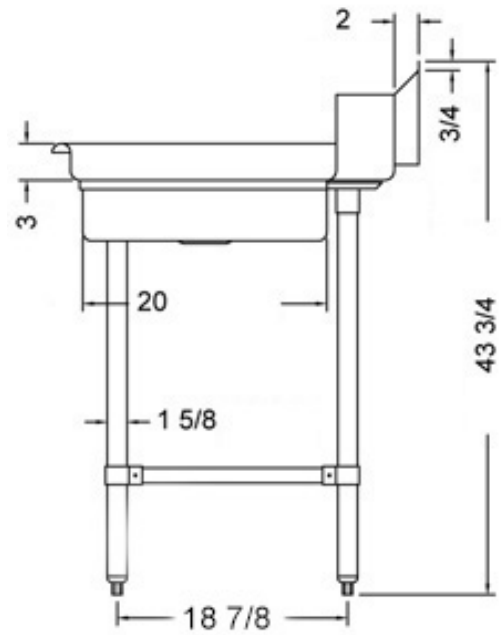

30" x 36" STAINLESS STEEL SOILED DISH TABLE (LEFT OF DISHWASHER)

TSDT-3036-L

2022RV.1

FEATURES

- ✓ Made with high quality 18 gauge 430 stainless steel
- ✓ Dimensions: 30" x 36" x 35¹/₂" plus 5" backsplash
- ✓ Tub dimentions: 20" x 20" x 5"
- ✓ Stainless bullet feet, legs and sockets
- ✓ Central 3.5" sink drain
- ✓ Soiled dish basket included

OPTIONAL ACCESSORIES

- ✓ Stainless Steel Shelf
- ✓ Deck mount pre-rinse fausset with hose
- ✓ Clean dish table (right)
- ✓ Wire Shelving

TSDT-3036-L : GOES ON THE LEFT OF THE DISHWASHER

ASSEMBLY/SUPPORT

We're on social media!