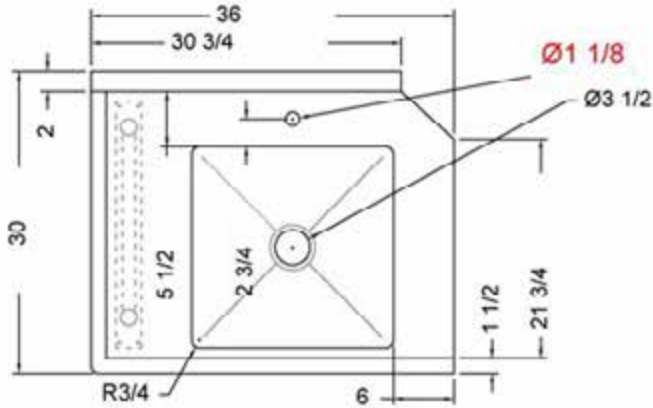

30" x 36" STAINLESS STEEL SOILED DISH TABLE (LEFT OF DISHWASHER)

TSDT-3036-L

2022RV.1

FEATURES

- ✓ Made with high quality 18 gauge 430 stainless steel
- ✓ Dimensions: 30" x 36" x 35¹/₂" plus 5" backsplash
- ✓ Tub dimentions: 20" x 20" x 5"
- ✓ Stainless bullet feet, legs and sockets
- ✓ Central 3.5" sink drain
- ✓ Soiled dish basket included

OPTIONAL ACCESSORIES

- ✓ Stainless Steel Shelf
- ✓ Deck mount pre-rinse fausset with hose
- ✓ Clean dish table (right)
- ✓ Wire Shelving

TSDT-3036-L : GOES ON THE LEFT OF THE DISHWASHER

ASSEMBLY/SUPPORT

We're on social media!