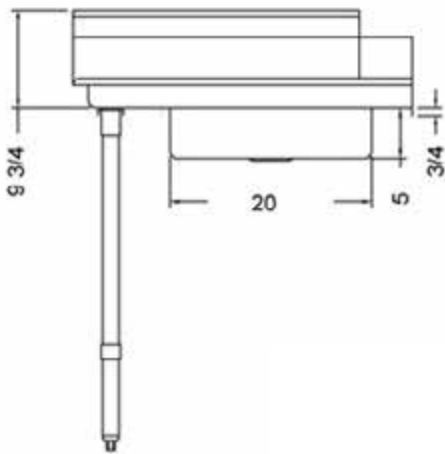

30" x 36" STAINLESS STEEL SOILED DISH TABLE (LEFT OF DISHWASHER)

TSDT-3036-L

2022RV.1

FEATURES

- ✓ Made with high quality 18 gauge 430 stainless steel
- ✓ Dimensions: 30" x 36" x 35¹/₂" plus 5" backsplash
- ✓ Tub dimentions: 20" x 20" x 5"
- ✓ Stainless bullet feet, legs and sockets
- ✓ Central 3.5" sink drain
- ✓ Soiled dish basket included

OPTIONAL ACCESSORIES

- ✓ Stainless Steel Shelf
- ✓ Deck mount pre-rinse fausset with hose
- ✓ Clean dish table (right)
- ✓ Wire Shelving

TSDT-3036-L : GOES ON THE LEFT OF THE DISHWASHER

ASSEMBLY/SUPPORT

We're on social media!