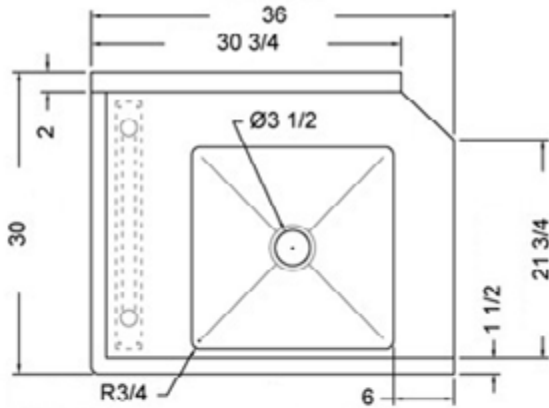

30" x 36" STAINLESS STEEL SOILED DISH TABLE (LEFT OF DISHWASHER)

TSDT-3036-LWM

2022RV.1

FEATURES

- ✓ Made with high quality 18 gauge 430 stainless steel
- ✓ Dimensions: 30" x 36" x 35^{1/2}" plus 5" backsplash
- ✓ Tub dimentions: 20" x 20" x 5"
- ✓ Stainless bullet feet, legs and sockets
- ✓ Central 3.5" sink drain
- ✓ Soiled dish basket included

OPTIONAL ACCESSORIES

- ✓ Stainless Steel Shelf
- ✓ Wall mount pre-rinse fausset with hose
- ✓ Clean dish table (right)
- ✓ Wire Shelving

TSDT-3036-LWM : GOES ON THE LEFT OF THE DISHWASHER

ASSEMBLY/SUPPORT