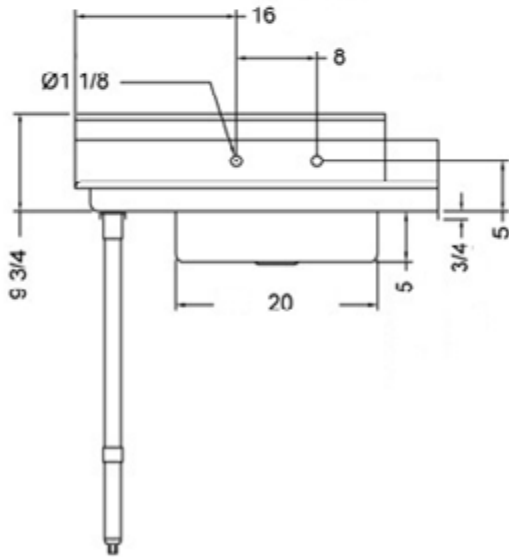

30" x 36" STAINLESS STEEL SOILED DISH TABLE (LEFT OF DISHWASHER)

TSDT-3036-LWM

2022RV.1

FEATURES

- ✓ Made with high quality 18 gauge 430 stainless steel
- ✓ Dimensions: 30" x 36" x 35^{1/2}" plus 5" backsplash
- ✓ Tub dimentions: 20" x 20" x 5"
- ✓ Stainless bullet feet, legs and sockets
- ✓ Central 3.5" sink drain
- ✓ Soiled dish basket included

OPTIONAL ACCESSORIES

- ✓ Stainless Steel Shelf
- ✓ Wall mount pre-rinse fausset with hose
- ✓ Clean dish table (right)
- ✓ Wire Shelving

TSDT-3036-LWM : GOES ON THE LEFT OF THE DISHWASHER

ASSEMBLY/SUPPORT