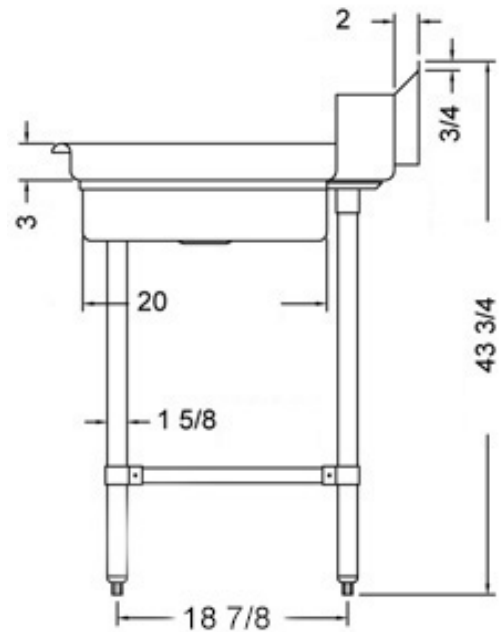

30" x 36" STAINLESS STEEL SOILED DISH TABLE (LEFT OF DISHWASHER)

TSDT-3036-LWM

2022RV.1

FEATURES

- ✓ Made with high quality 18 gauge 430 stainless steel
- ✓ Dimensions: 30" x 36" x 35^{1/2}" plus 5" backsplash
- ✓ Tub dimentions: 20" x 20" x 5"
- ✓ Stainless bullet feet, legs and sockets
- ✓ Central 3.5" sink drain
- ✓ Soiled dish basket included

OPTIONAL ACCESSORIES

- ✓ Stainless Steel Shelf
- ✓ Wall mount pre-rinse fausset with hose
- ✓ Clean dish table (right)
- ✓ Wire Shelving

TSDT-3036-LWM : GOES ON THE LEFT OF THE DISHWASHER

ASSEMBLY/SUPPORT