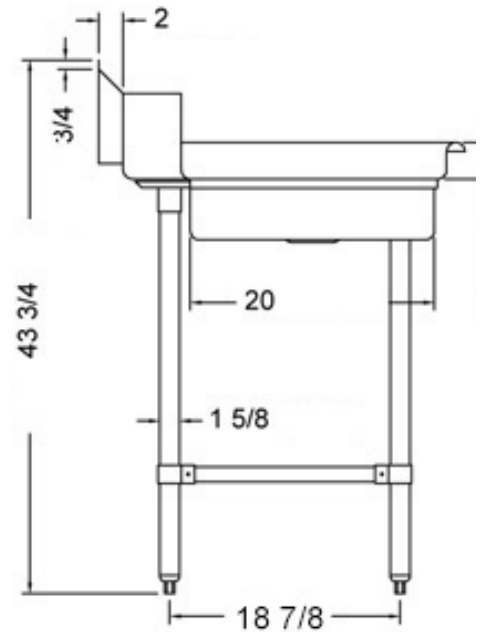

30" x 30" STAINLESS STEEL SOILED DISH TABLE (RIGHT OF DISHWASHER) TSDT-3030-R

2022RV.1

FEATURES

- ✓ Made with high quality 18 gauge 430 stainless steel
- ✓ Dimensions: 30" x 30" x 35 1/2" plus 5" backsplash
- ✓ Tub dimentions: 20" x 20" x 5"
- ✓ Stainless bullet feet, legs and sockets
- ✓ Central 3.5" sink drain
- ✓ Soiled dish basket included

OPTIONAL ACCESSORIES

- ✓ Stainless Steel Shelf
- ✓ Deck mount pre-rinse fausset with hose
- ✓ Clean dish table (left)
- ✓ Wire Shelving

TSDT-3030-R : GOES ON THE RIGHT OF THE DISHWASHER

ASSEMBLY/SUPPORT

We're on social media!