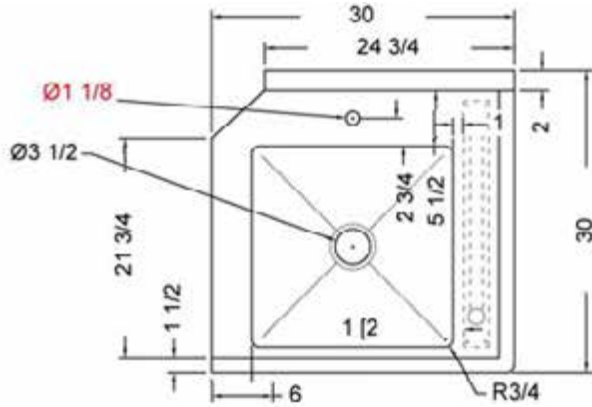

30" x 30" STAINLESS STEEL SOILED DISH TABLE (RIGHT OF DISHWASHER) TSDT-3030-R

2022RV.1

FEATURES

- ✓ Made with high quality 18 gauge 430 stainless steel
- ✓ Dimensions: 30" x 30" x 35 1/2" plus 5" backsplash
- ✓ Tub dimentions: 20" x 20" x 5"
- ✓ Stainless bullet feet, legs and sockets
- ✓ Central 3.5" sink drain
- ✓ Soiled dish basket included

OPTIONAL ACCESSORIES

- ✓ Stainless Steel Shelf
- ✓ Deck mount pre-rinse fausset with hose
- ✓ Clean dish table (left)
- ✓ Wire Shelving

TSDT-3030-R : GOES ON THE RIGHT OF THE DISHWASHER

ASSEMBLY/SUPPORT

We're on social media!