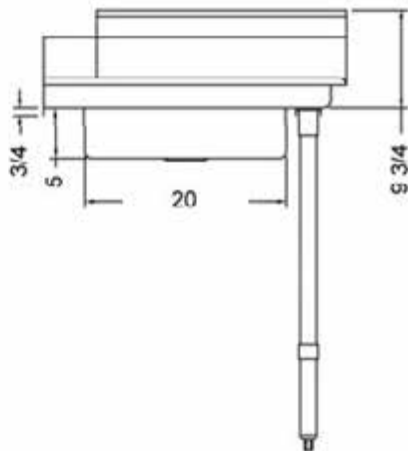

30" x 30" STAINLESS STEEL SOILED DISH TABLE (RIGHT OF DISHWASHER) TSDT-3030-R

2022RV.1

FEATURES

- ✓ Made with high quality 18 gauge 430 stainless steel
- ✓ Dimensions: 30" x 30" x 35 1/2" plus 5" backsplash
- ✓ Tub dimentions: 20" x 20" x 5"
- ✓ Stainless bullet feet, legs and sockets
- ✓ Central 3.5" sink drain
- ✓ Soiled dish basket included

OPTIONAL ACCESSORIES

- ✓ Stainless Steel Shelf
- ✓ Deck mount pre-rinse fausset with hose
- ✓ Clean dish table (left)
- ✓ Wire Shelving

TSDT-3030-R : GOES ON THE RIGHT OF THE DISHWASHER

ASSEMBLY/SUPPORT

We're on social media!