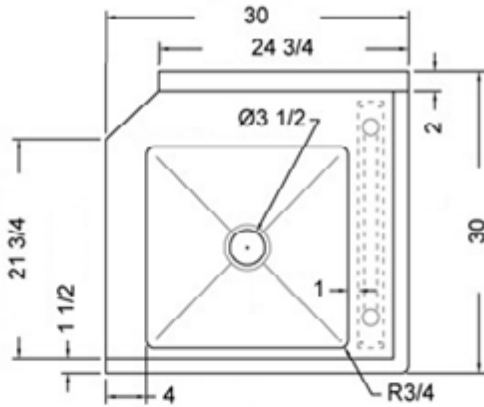

30" x 30" STAINLESS STEEL SOILED DISH TABLE (RIGHT OF DISHWASHER) TSDT-3030-RWM

2022RV.1

FEATURES

- ✓ Made with high quality 18 gauge 430 stainless steel
- ✓ Dimensions: 30" x 30" x 35 1/2" plus 5" backsplash
- ✓ Tub dimentions: 20" x 20" x 5"
- ✓ Stainless bullet feet, legs and sockets
- ✓ Central 3.5" sink drain
- ✓ Soiled dish basket included

OPTIONAL ACCESSORIES

- ✓ Stainless Steel Shelf
- ✓ Wall mount pre-rinse fausset with hose
- ✓ Clean dish table (left)
- ✓ Wire Shelving

TSDT-3030-RWM : GOES ON THE RIGHT OF THE DISHWASHER

ASSEMBLY/SUPPORT