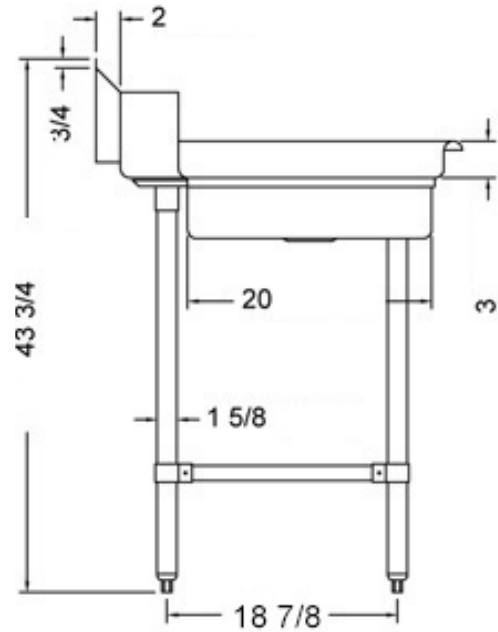

30" x 30" STAINLESS STEEL SOILED DISH TABLE (RIGHT OF DISHWASHER) TSDT-3030-RWM

2022RV.1

FEATURES

- ✓ Made with high quality 18 gauge 430 stainless steel
- ✓ Dimensions: 30" x 30" x 35 1/2" plus 5" backsplash
- ✓ Tub dimentions: 20" x 20" x 5"
- ✓ Stainless bullet feet, legs and sockets
- ✓ Central 3.5" sink drain
- ✓ Soiled dish basket included

OPTIONAL ACCESSORIES

- ✓ Stainless Steel Shelf
- ✓ Wall mount pre-rinse fausset with hose
- ✓ Clean dish table (left)
- ✓ Wire Shelving

TSDT-3030-RWM : GOES ON THE RIGHT OF THE DISHWASHER

ASSEMBLY/SUPPORT