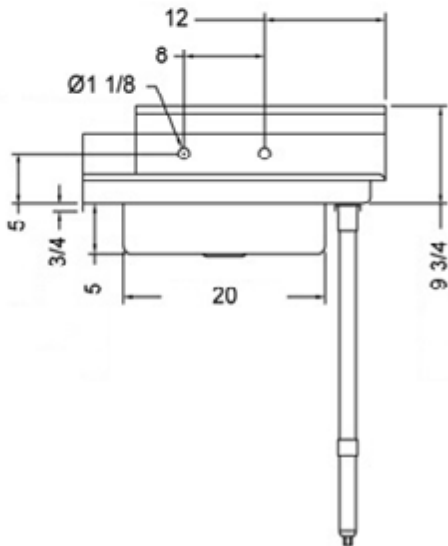

30" x 30" STAINLESS STEEL SOILED DISH TABLE (RIGHT OF DISHWASHER) TSDT-3030-RWM

2022RV.1

FEATURES

- ✓ Made with high quality 18 gauge 430 stainless steel
- ✓ Dimensions: 30" x 30" x 35 1/2" plus 5" backsplash
- ✓ Tub dimentions: 20" x 20" x 5"
- ✓ Stainless bullet feet, legs and sockets
- ✓ Central 3.5" sink drain
- ✓ Soiled dish basket included

OPTIONAL ACCESSORIES

- ✓ Stainless Steel Shelf
- ✓ Wall mount pre-rinse fausset with hose
- ✓ Clean dish table (left)
- ✓ Wire Shelving

TSDT-3030-RWM : GOES ON THE RIGHT OF THE DISHWASHER

ASSEMBLY/SUPPORT