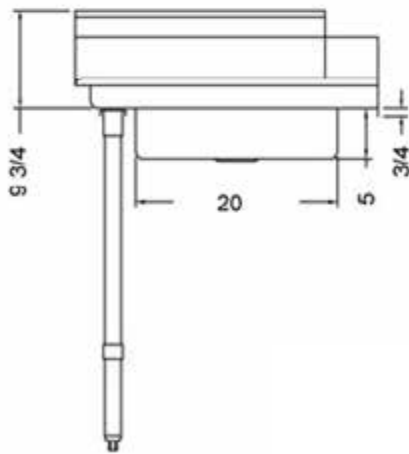

30" x 30" STAINLESS STEEL SOILED DISH TABLE (LEFT OF DISHWASHER) TSDT-3030-L

2022RV.1

FEATURES

- ✓ Made with high quality 18 gauge 430 stainless steel
- ✓ Dimensions: 30" x 30" x 35 1/2" plus 5" backsplash
- ✓ Tub dimentions: 20" x 20" x 5"
- ✓ Stainless bullet feet, legs and sockets
- ✓ Central 3.5" sink drain
- ✓ Soiled dish basket included

OPTIONAL ACCESSORIES

- ✓ Stainless Steel Shelf
- ✓ Deck mount pre-rinse fausset with hose
- ✓ Clean dish table (right)
- ✓ Wire Shelving

TSDT-3030-L : GOES ON THE LEFT OF THE DISHWASHER

ASSEMBLY/SUPPORT

We're on social media!