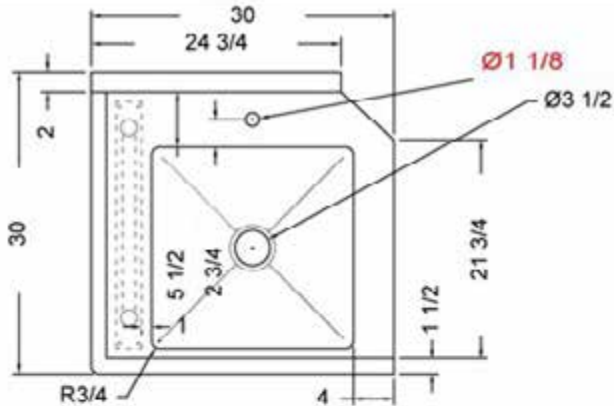

30" x 30" STAINLESS STEEL SOILED DISH TABLE (LEFT OF DISHWASHER) TSDT-3030-L

2022RV.1

FEATURES

- ✓ Made with high quality 18 gauge 430 stainless steel
- ✓ Dimensions: 30" x 30" x 35 1/2" plus 5" backsplash
- ✓ Tub dimentions: 20" x 20" x 5"
- ✓ Stainless bullet feet, legs and sockets
- ✓ Central 3.5" sink drain
- ✓ Soiled dish basket included

OPTIONAL ACCESSORIES

- ✓ Stainless Steel Shelf
- ✓ Deck mount pre-rinse fausset with hose
- ✓ Clean dish table (right)
- ✓ Wire Shelving

TSDT-3030-L : GOES ON THE LEFT OF THE DISHWASHER

ASSEMBLY/SUPPORT

We're on social media!