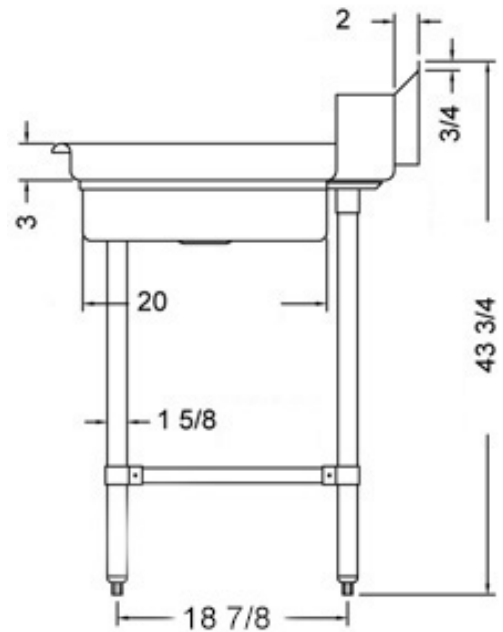

30" x 30" STAINLESS STEEL SOILED DISH TABLE (LEFT OF DISHWASHER) TSDT-3030-L

2022RV.1

FEATURES

- ✓ Made with high quality 18 gauge 430 stainless steel
- ✓ Dimensions: 30" x 30" x 35 1/2" plus 5" backsplash
- ✓ Tub dimentions: 20" x 20" x 5"
- ✓ Stainless bullet feet, legs and sockets
- ✓ Central 3.5" sink drain
- ✓ Soiled dish basket included

OPTIONAL ACCESSORIES

- ✓ Stainless Steel Shelf
- ✓ Deck mount pre-rinse fausset with hose
- ✓ Clean dish table (right)
- ✓ Wire Shelving

TSDT-3030-L : GOES ON THE LEFT OF THE DISHWASHER

ASSEMBLY/SUPPORT

We're on social media!