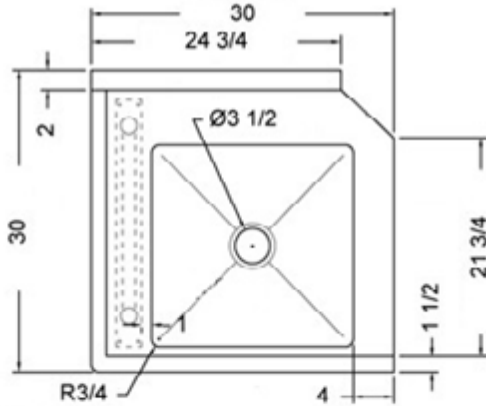

30" x 30" STAINLESS STEEL SOILED DISH TABLE (LEFT OF DISHWASHER)

TSDT-3030-LWM

2022RV.1

FEATURES

- ✓ Made with high quality 18 gauge 430 stainless steel
- ✓ Dimensions: 30" x 30" x 35^{1/2}" plus 5" backsplash
- ✓ Tub dimentions: 20" x 20" x 5"
- ✓ Stainless bullet feet, legs and sockets
- ✓ Central 3.5" sink drain
- ✓ Soiled dish basket included

OPTIONAL ACCESSORIES

- ✓ Stainless Steel Shelf
- ✓ Wall mount pre-rinse fausset with hose
- ✓ Clean dish table (right)
- ✓ Wire Shelving

TSDT-3030-LWM : GOES ON THE LEFT OF THE DISHWASHER

ASSEMBLY/SUPPORT