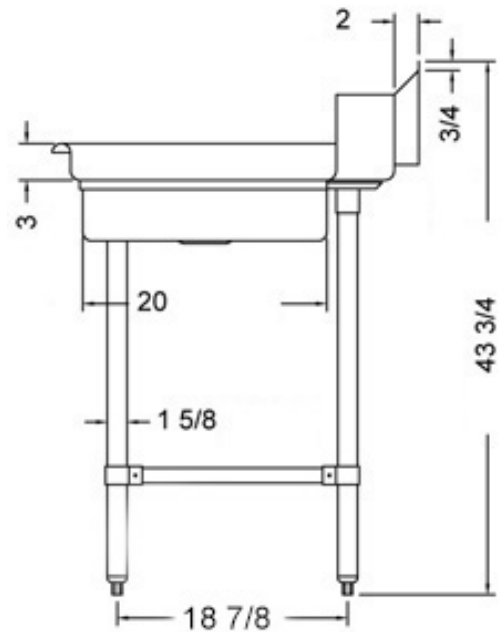

30" x 30" STAINLESS STEEL SOILED DISH TABLE (LEFT OF DISHWASHER)

TSDT-3030-LWM

2022RV.1

FEATURES

- ✓ Made with high quality 18 gauge 430 stainless steel
- ✓ Dimensions: 30" x 30" x 35^{1/2}" plus 5" backsplash
- ✓ Tub dimentions: 20" x 20" x 5"
- ✓ Stainless bullet feet, legs and sockets
- ✓ Central 3.5" sink drain
- ✓ Soiled dish basket included

OPTIONAL ACCESSORIES

- ✓ Stainless Steel Shelf
- ✓ Wall mount pre-rinse fausset with hose
- ✓ Clean dish table (right)
- ✓ Wire Shelving

TSDT-3030-LWM : GOES ON THE LEFT OF THE DISHWASHER

ASSEMBLY/SUPPORT