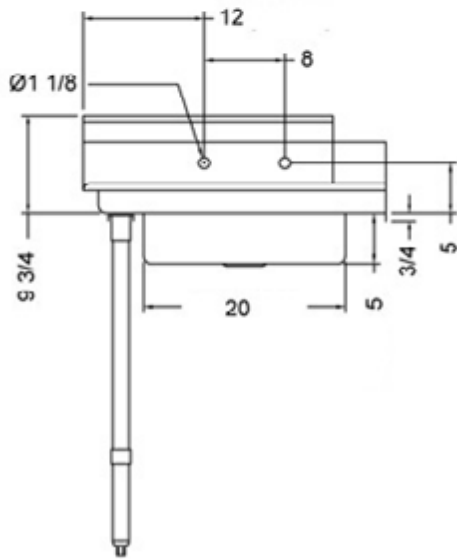

30" x 30" STAINLESS STEEL SOILED DISH TABLE (LEFT OF DISHWASHER)

TSDT-3030-LWM

2022RV.1

FEATURES

- ✓ Made with high quality 18 gauge 430 stainless steel
- ✓ Dimensions: 30" x 30" x 35^{1/2}" plus 5" backsplash
- ✓ Tub dimentions: 20" x 20" x 5"
- ✓ Stainless bullet feet, legs and sockets
- ✓ Central 3.5" sink drain
- ✓ Soiled dish basket included

OPTIONAL ACCESSORIES

- ✓ Stainless Steel Shelf
- ✓ Wall mount pre-rinse fausset with hose
- ✓ Clean dish table (right)
- ✓ Wire Shelving

TSDT-3030-LWM : GOES ON THE LEFT OF THE DISHWASHER

ASSEMBLY/SUPPORT