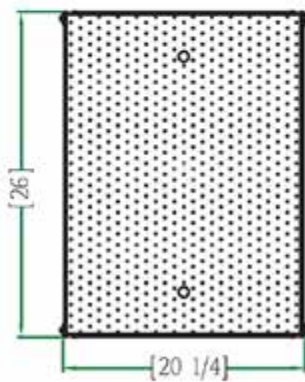

ASSEMBLY/SUPPORT

f We're on social media! **ig**

MORE PRODUCTS