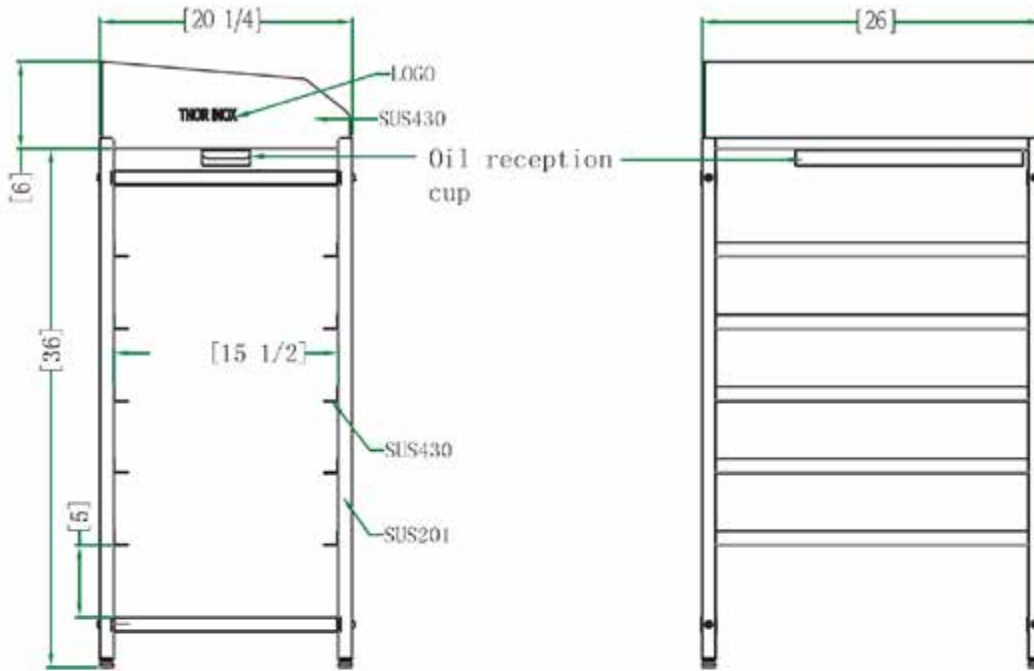

ASSEMBLY/SUPPORT

f We're on social media! **ig**

MORE PRODUCTS