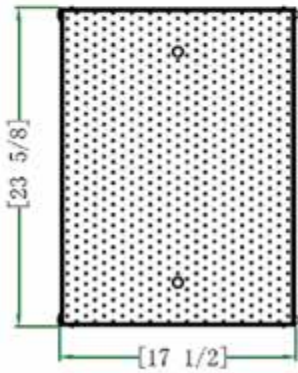

ASSEMBLY/SUPPORT

f We're on social media! **ig**

MORE PRODUCTS