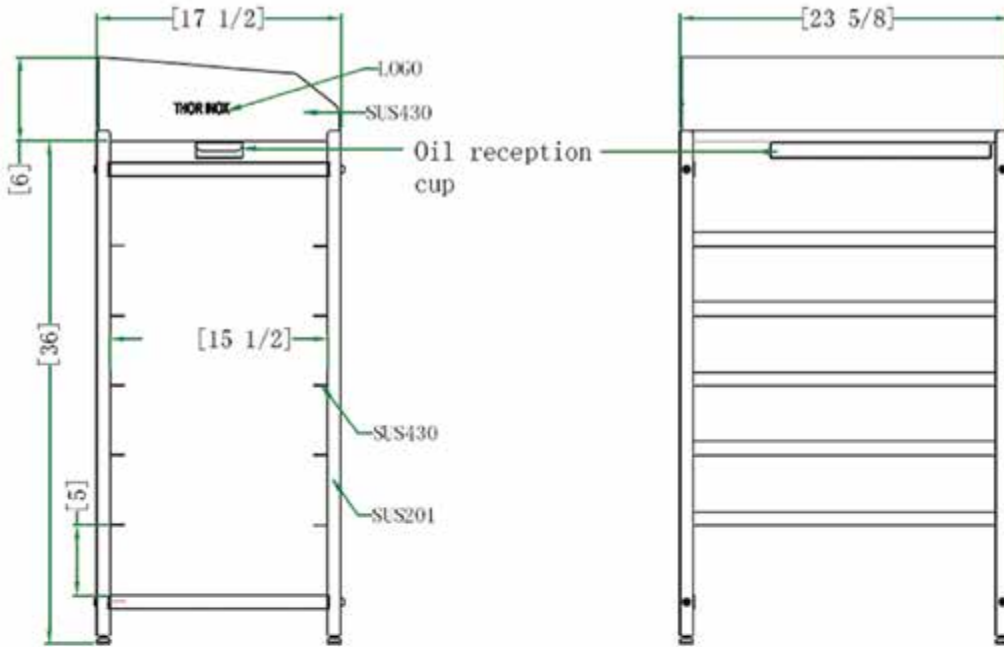

ASSEMBLY/SUPPORT

f We're on social media! **ig**

MORE PRODUCTS