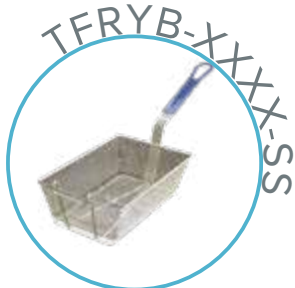

24" x 17" STAINLESS FRENCH FRY DUMP STATION TSDS-2417-SS

FEATURES

- ✓ Made with high quality 18 gauge 430 stainless steel
- ✓ Overall Dimensions: 24" x 17" x 36"
- ✓ Compatible with 16" x 22" bun pans & 15" rubbermaid bin
- ✓ Five shelves
- ✓ Easy to clean
- ✓ Delivered knocked down, easy to assemble

OPTIONAL ACCESSORIES

- ✓ Fryer Basket
- ✓ Fryer splash guard
- ✓ Fryer joining bar
- ✓ French fry dump station

ASSEMBLY/SUPPORT

f We're on social media! **ig**

MORE PRODUCTS