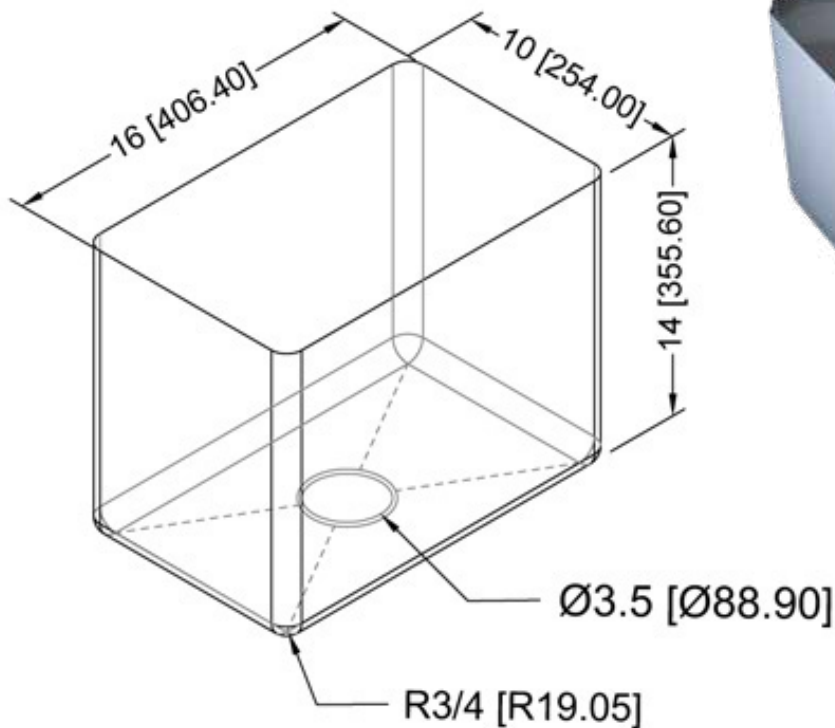

# 16" x 10" STAINLESS DROP-IN SINK TSB-1016-14

## FEATURES

- ✓ Made with high quality 16 gauge, 304 stainless steel
- ✓ 3.5" center drain
- ✓ Bowl Dimensions : 16" x 10" x 14"
- ✓ Ideal for welding into stainless steel counters