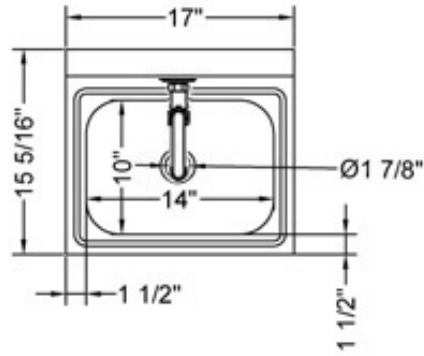

ASSEMBLY/SUPPORT

f We're on social media!

1.800.567.3620 | WWW.THORINOX.COM

MORE PRODUCTS