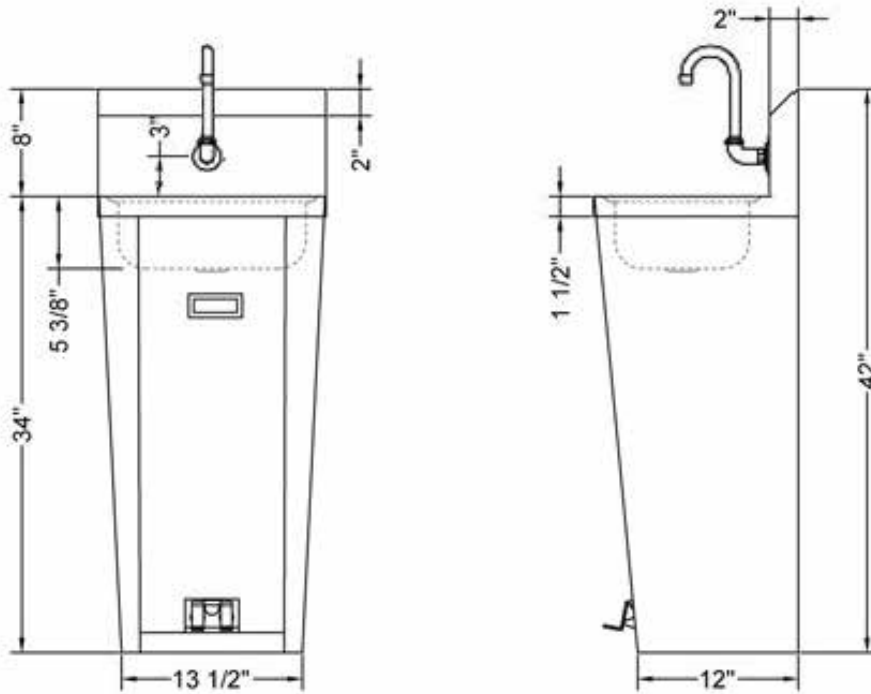

ASSEMBLY/SUPPORT

f We're on social media!

1.800.567.3620 | WWW.THORINOX.COM

MORE PRODUCTS