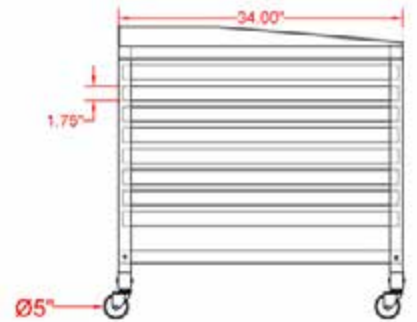

39" x 34" 8-RACK OVEN STAND TOS-3935-SS

FEATURES

- ✓ Dimensions: 39" x 34" x 35"
- ✓ Ideals for
- ✓ Integrated pan rack & open base
- ✓ 5" caster standard

ASSEMBLY/SUPPORT

We're on social media!

MORE PRODUCTS