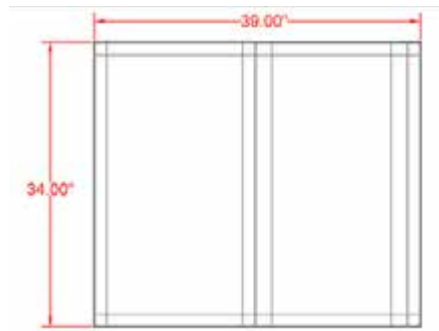

39" x 34" 8-RACK OVEN STAND TOS-3935-SS

FEATURES

- ✓ Dimensions: 39" x 34" x 35"
- ✓ Ideals for
- ✓ Integrated pan rack & open base
- ✓ 5" caster standard

ASSEMBLY/SUPPORT

We're on social media!

MORE PRODUCTS