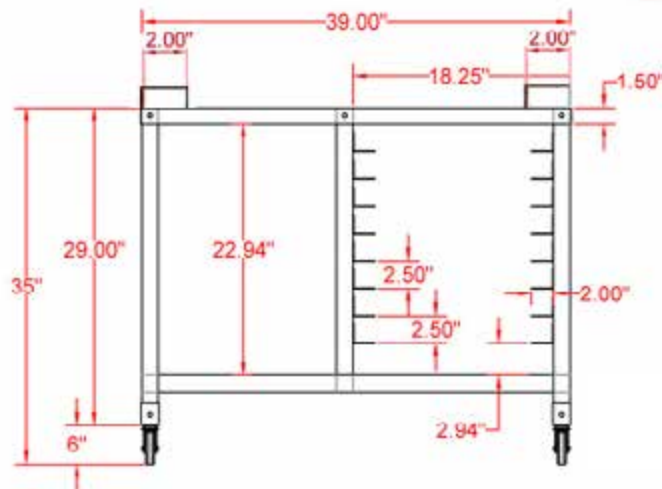

39" x 34" 8-RACK OVEN STAND TOS-3935-SS

FEATURES

- ✓ Dimensions: 39" x 34" x 35"
- ✓ Ideals for
- ✓ Integrated pan rack & open base
- ✓ 5" caster standard

ASSEMBLY/SUPPORT

We're on social media!

MORE PRODUCTS