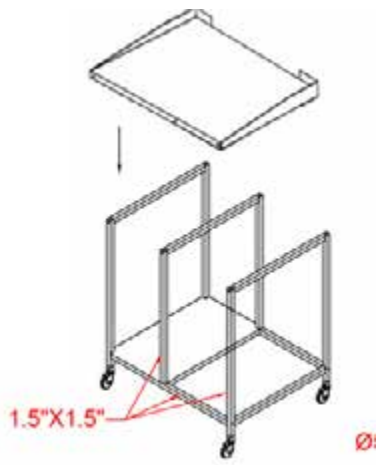

39" x 34" 8-RACK OVEN STAND TOS-3935-SS

FEATURES

- ✓ Dimensions: 39" x 34" x 35"
- ✓ Ideals for
- ✓ Integrated pan rack & open base
- ✓ 5" caster standard

ASSEMBLY/SUPPORT

We're on social media!

MORE PRODUCTS