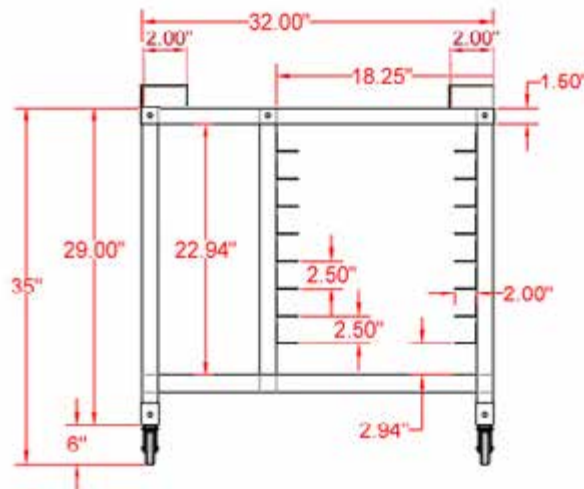

29" x 32" 8-RACK OVEN STAND TOS-3235-SS

FEATURES

- ✓ Dimensions: 32" x 29" x 35"
- ✓ Ideals for
- ✓ Integrated pan rack & open base
- ✓ 5" caster standard

1.5" X

ASSEMBLY/SUPPORT

f We're on social media! 📷