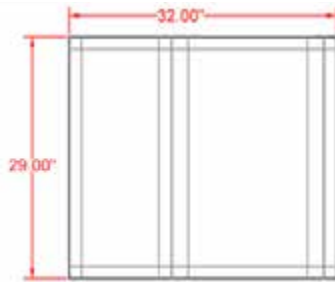

29" x 32" 8-RACK OVEN STAND TOS-3235-SS

FEATURES

- ✓ Dimensions: 32" x 29" x 35"
- ✓ Ideals for
- ✓ Integrated pan rack & open base
- ✓ 5" caster standard

1.5" X

ASSEMBLY/SUPPORT

f We're on social media! 📷