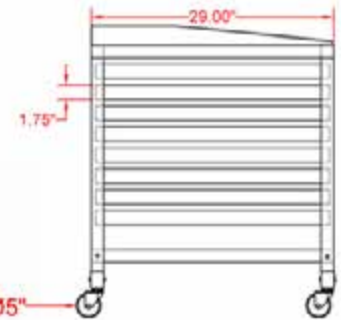

29" x 32" 8-RACK OVEN STAND TOS-3235-SS

FEATURES

- ✓ Dimensions: 32" x 29" x 35"
- ✓ Ideals for
- ✓ Integrated pan rack & open base
- ✓ 5" caster standard

1.5" X

ASSEMBLY/SUPPORT

f We're on social media! 📷