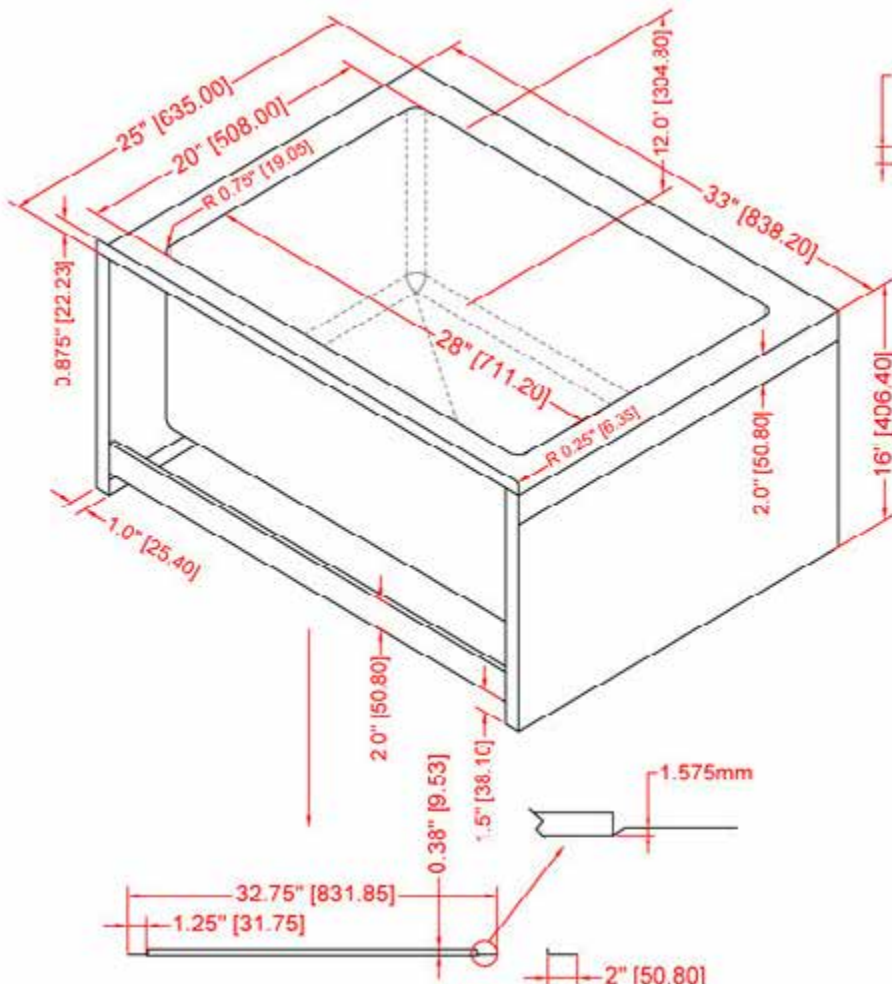

33" x 25" STAINLESS MOP SINK TMS-2533-16

FEATURES

- ✓ Made with high quality 18 gauge 430 stainless steel
- ✓ Dimensions: 33" x 25" x 16"
- ✓ 3" drain pipe
- ✓ Floor mounted

OPTIONALS ACCESSOIRES

- ✓ Stainless Steel Cabinets
- ✓ Stainless Steel Shelf
- ✓ Stainless Steel Work Table