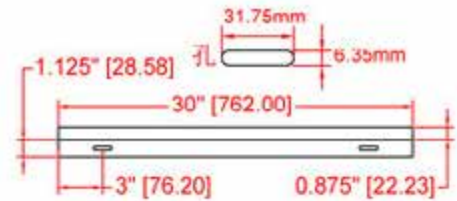

33" x 25" STAINLESS MOP SINK TMS-2533-16

FEATURES

- ✓ Made with high quality 18 gauge 430 stainless steel
- ✓ Dimensions: 33" x 25" x 16"
- ✓ 3" drain pipe
- ✓ Floor mounted

OPTIONALS ACCESSOIRES

- ✓ Stainless Steel Cabinets
- ✓ Stainless Steel Shelf
- ✓ Stainless Steel Work Table