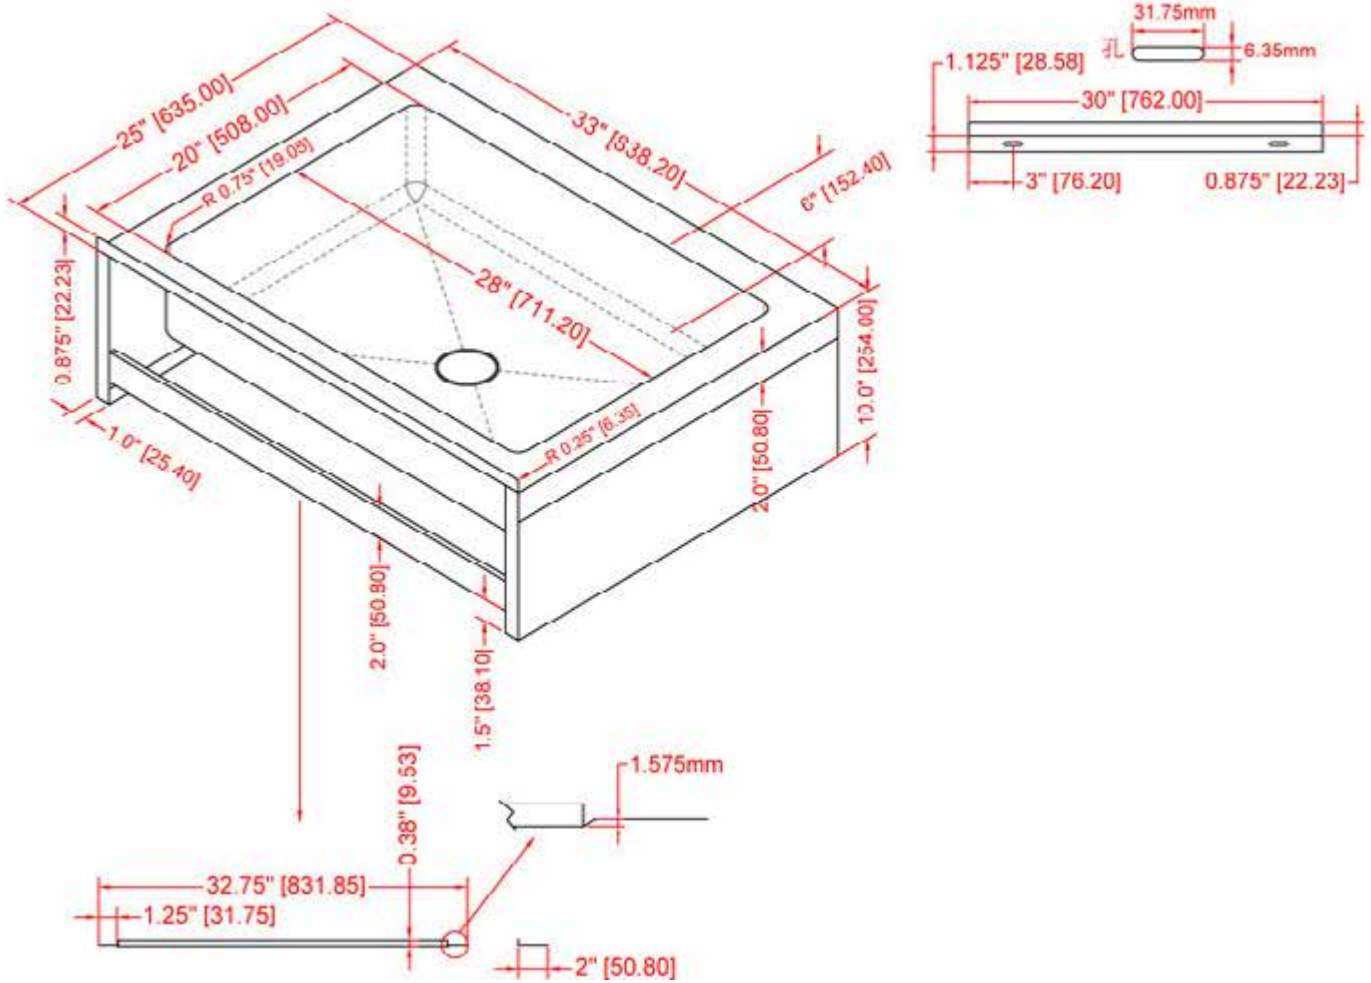

ASSEMBLY/SUPPORT

f We're on social media! **i**

1.800.567.3620 | WWW.THORINOX.COM

MORE PRODUCTS