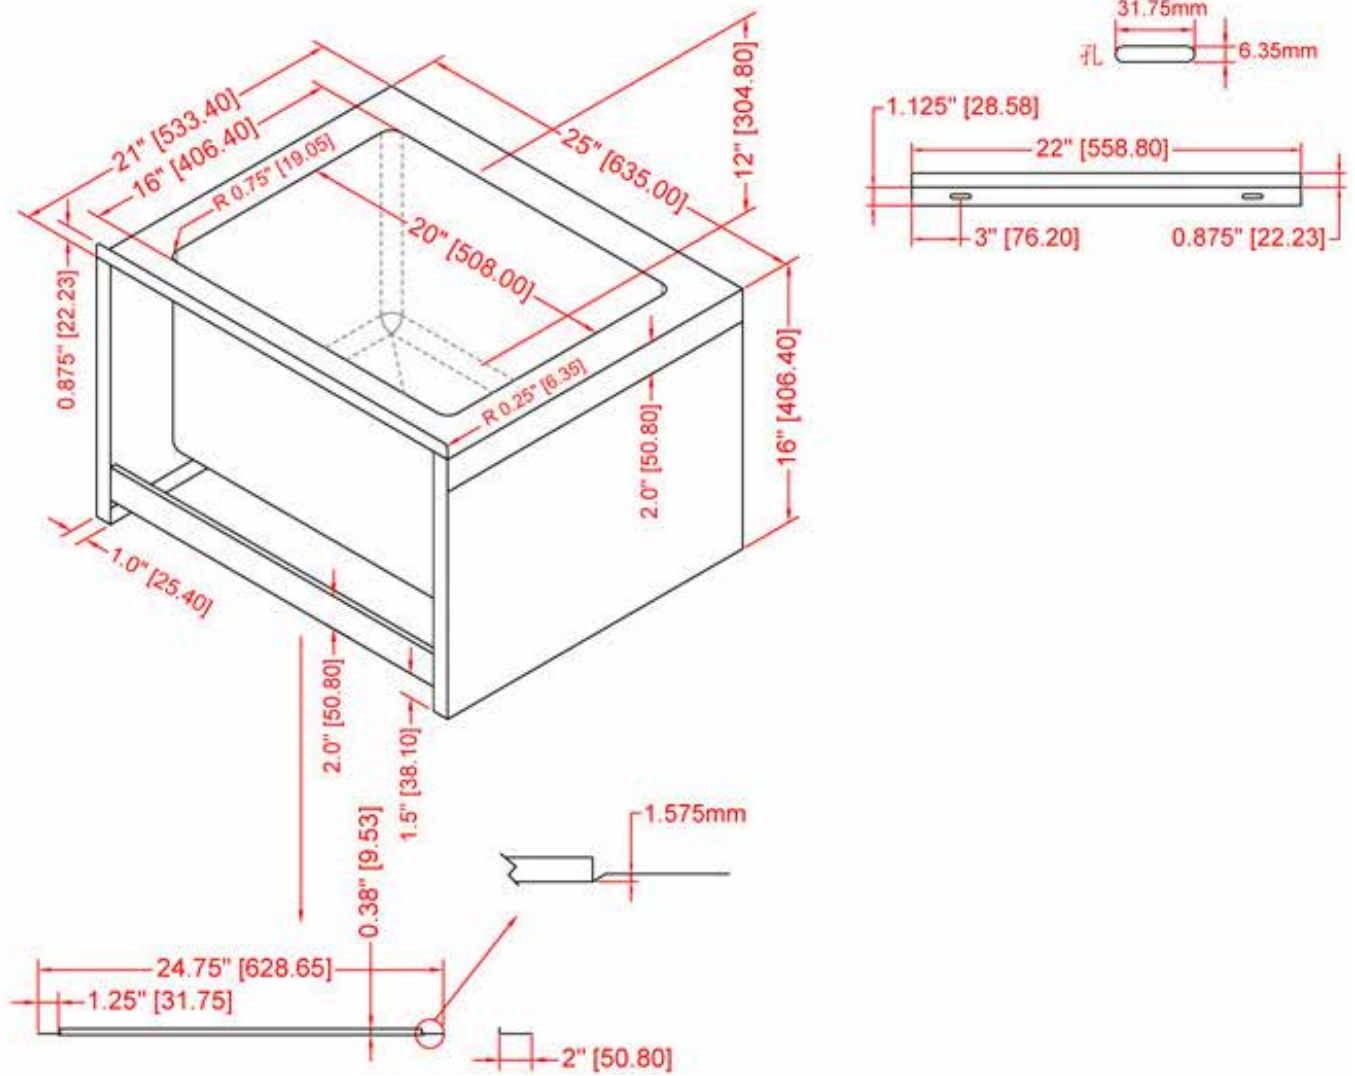

26" x 21" STAINLESS MOP SINK

TMS-2126-16

FEATURES

- ✓ Made with high quality 18 gauge 430 stainless steel
- ✓ Dimensions: 26" x 21" x 16"
- ✓ 3" drain pipe
- ✓ Floor mounted

OPTIONALS ACCESSOIRES

- ✓ Stainless Steel Cabinets
- ✓ Stainless Steel Shelf
- ✓ Stainless Steel Work Table