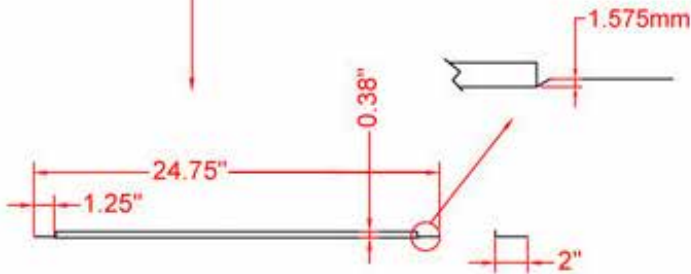

26" x 21" STAINLESS MOP SINK

TMS-2126-10

FEATURES

- ✓ Made with high quality 18 gauge 430 stainless steel
- ✓ Dimensions: 26" x 21" x 11"
- ✓ 3" drain pipe
- ✓ Floor mounted

OPTIONALS ACCESSOIRES

- ✓ Stainless Steel Cabinets
- ✓ Stainless Steel Shelf
- ✓ Stainless Steel Work Table