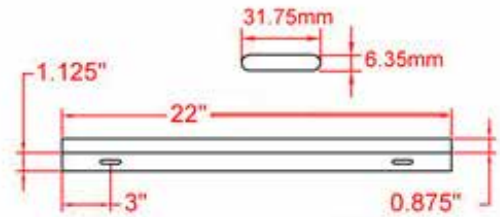

26" x 21" STAINLESS MOP SINK

TMS-2126-10

FEATURES

- ✓ Made with high quality 18 gauge 430 stainless steel
- ✓ Dimensions: 26" x 21" x 11"
- ✓ 3" drain pipe
- ✓ Floor mounted

OPTIONALS ACCESSOIRES

- ✓ Stainless Steel Cabinets
- ✓ Stainless Steel Shelf
- ✓ Stainless Steel Work Table