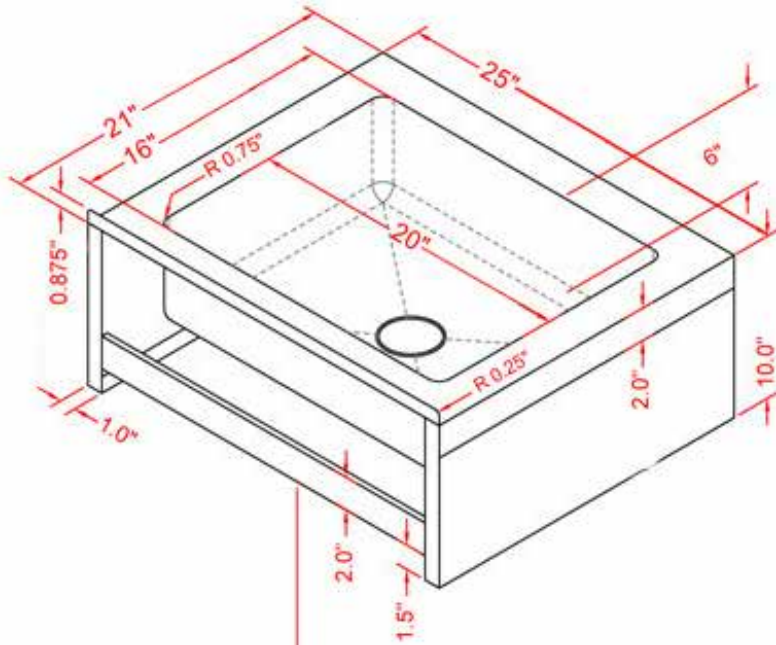

26" x 21" STAINLESS MOP SINK

TMS-2126-10

FEATURES

- ✓ Made with high quality 18 gauge 430 stainless steel
- ✓ Dimensions: 26" x 21" x 11"
- ✓ 3" drain pipe
- ✓ Floor mounted

OPTIONALS ACCESSOIRES

- ✓ Stainless Steel Cabinets
- ✓ Stainless Steel Shelf
- ✓ Stainless Steel Work Table