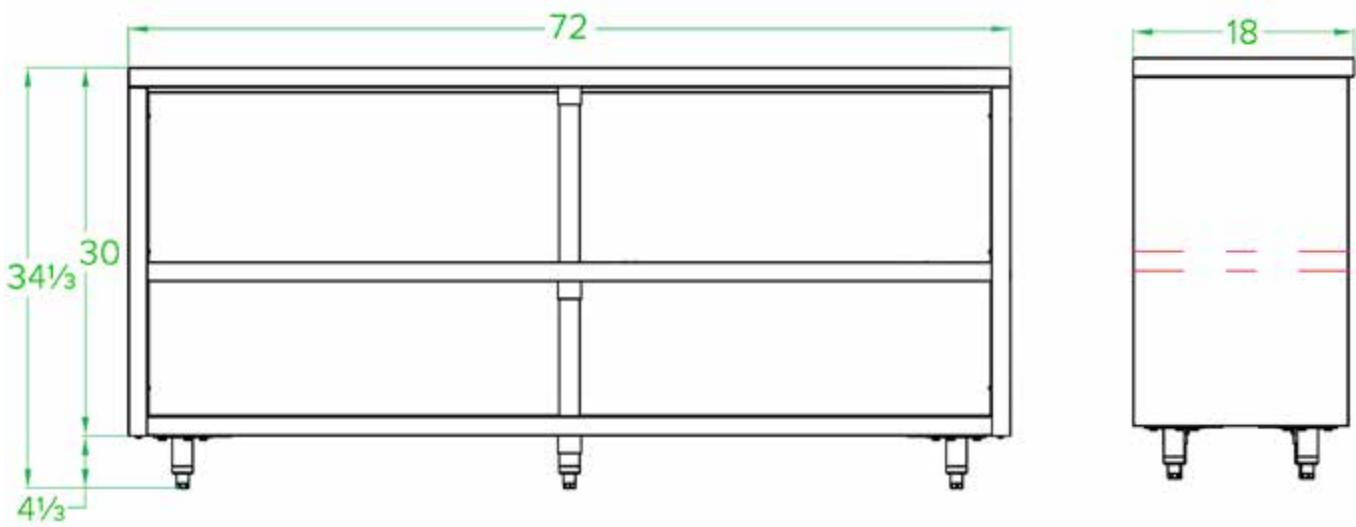

ASSEMBLY/SUPPORT

We're on social media!

1.800.567.3620 | WWW.THORINOX.COM

MORE PRODUCTS