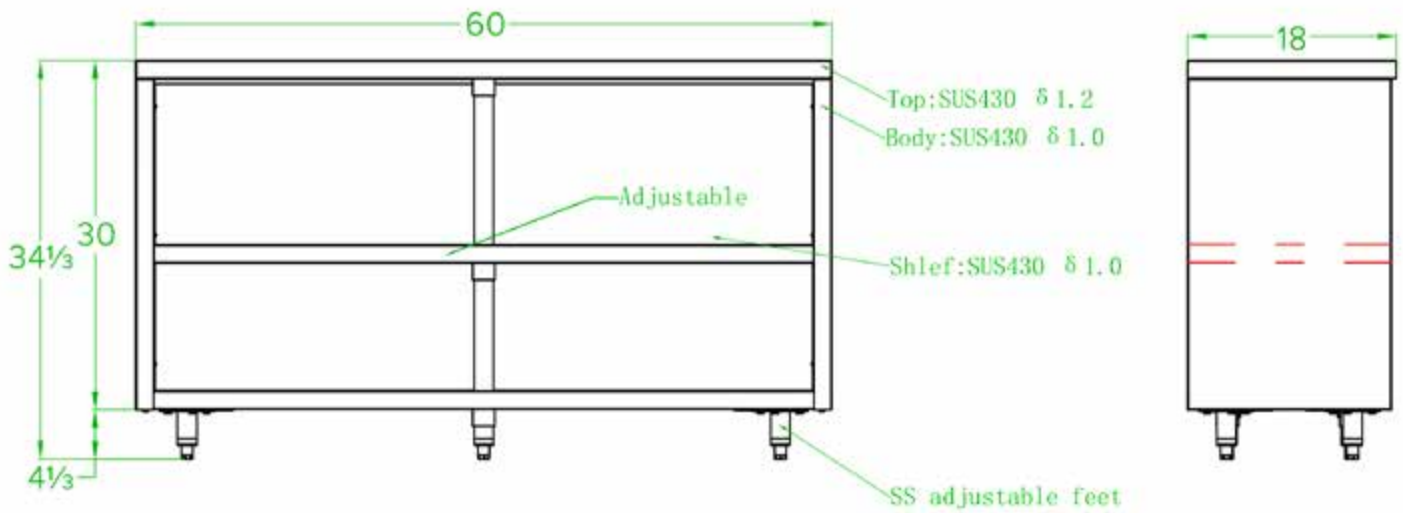

ASSEMBLY/SUPPORT

We're on social media!

1.800.567.3620 | WWW.THORINOX.COM

MORE PRODUCTS