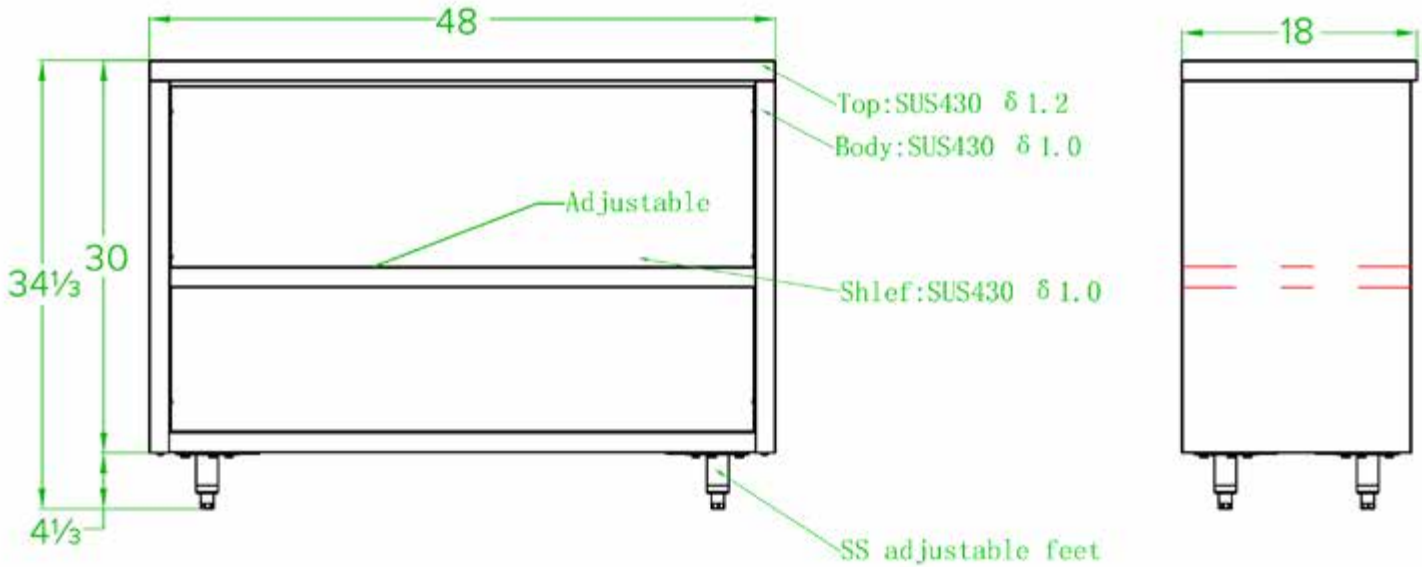

ASSEMBLY/SUPPORT

We're on social media!

1.800.567.3620 | WWW.THORINOX.COM

MORE PRODUCTS