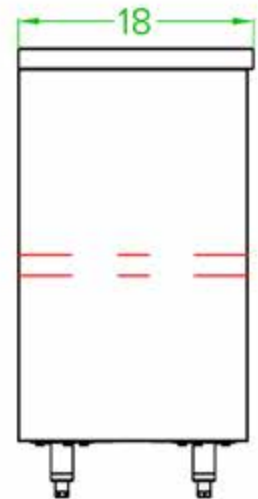

18" x 36" STAINLESS OPEN STORAGE CABINET TKOC-1836-SS

FEATURES

- ✓ Entirely made of high quality 18 gauge 430 stainless steel
- ✓ Adjustable stainless steel inside shelf included
- ✓ Dimensions: 18" x 36" x 34"
- ✓ Easy to assemble

COMPLEMENTARY ACCESSORIES

- ✓ Set of swivel casters, 2 regular & 2 with brakes

YOU MIGHT ALSO LIKE...

- ✓ Stainless Steel Cabinet
- ✓ Stainless Steel Shelf

ASSEMBLY/SUPPORT

We're on social media!

1.800.567.3620 | WWW.THORINOX.COM