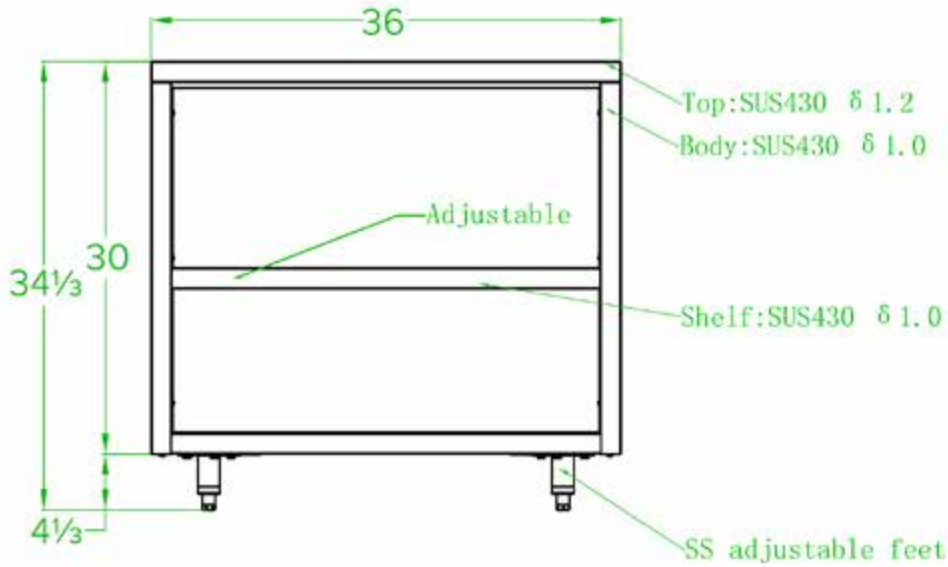

ASSEMBLY/SUPPORT

We're on social media!

1.800.567.3620 | WWW.THORINOX.COM

MORE PRODUCTS