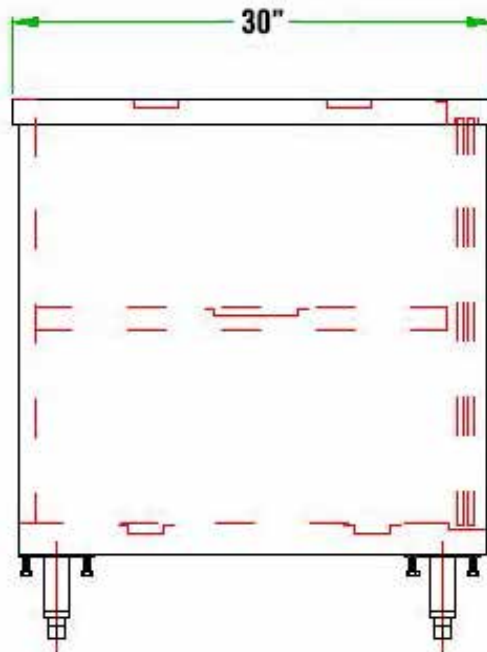

ASSEMBLY/SUPPORT

f We're on social media! **i**

MORE PRODUCTS