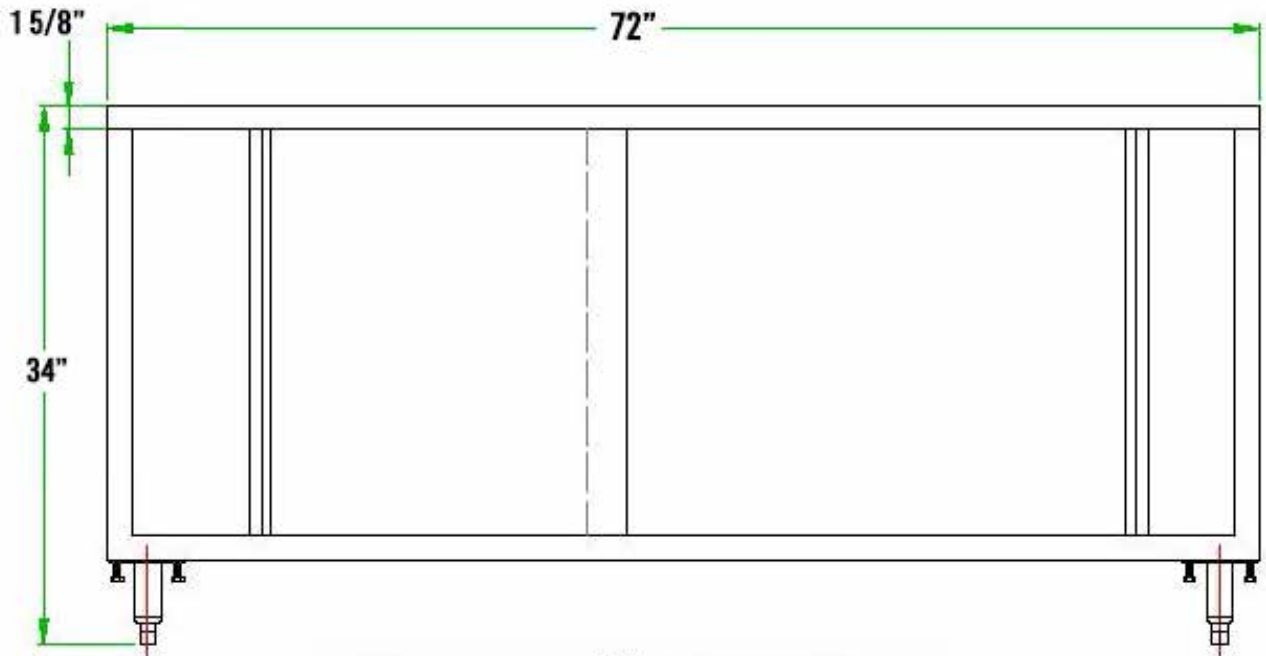

ASSEMBLY/SUPPORT

f We're on social media! **i**

MORE PRODUCTS