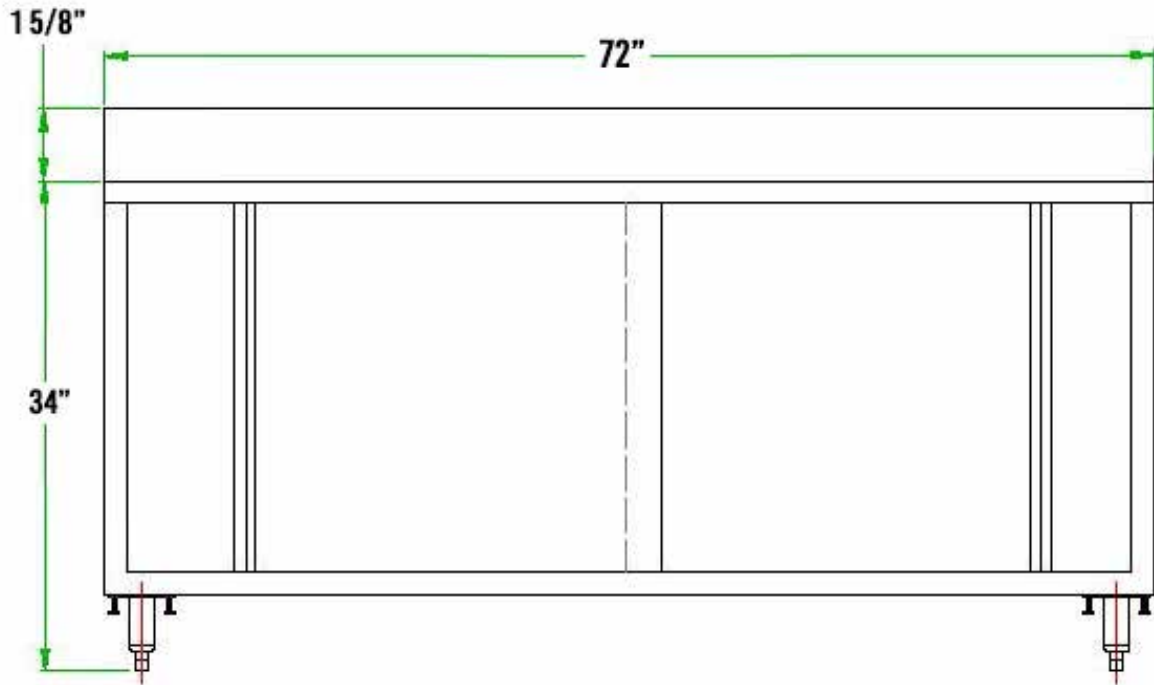

ASSEMBLY/SUPPORT

f We're on social media!

MORE PRODUCTS