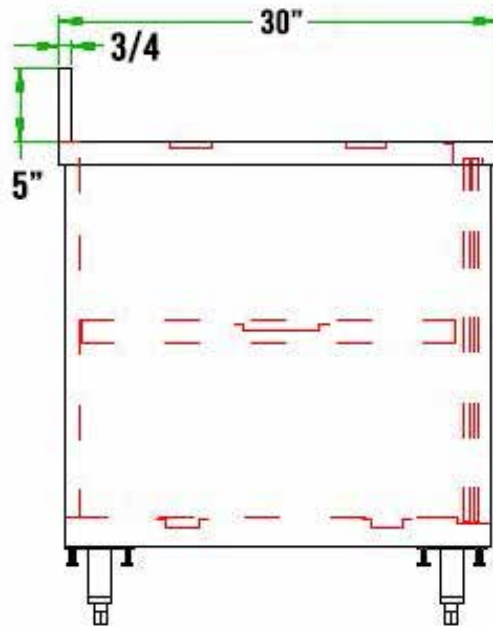

ASSEMBLY/SUPPORT

f We're on social media!

MORE PRODUCTS