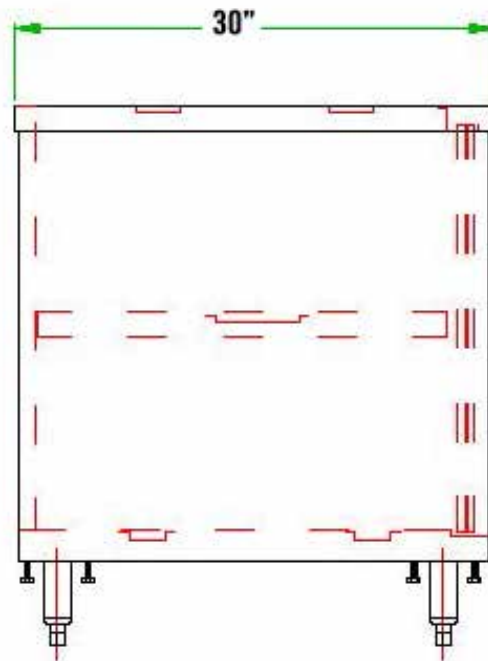

ASSEMBLY/SUPPORT

f We're on social media!

MORE PRODUCTS