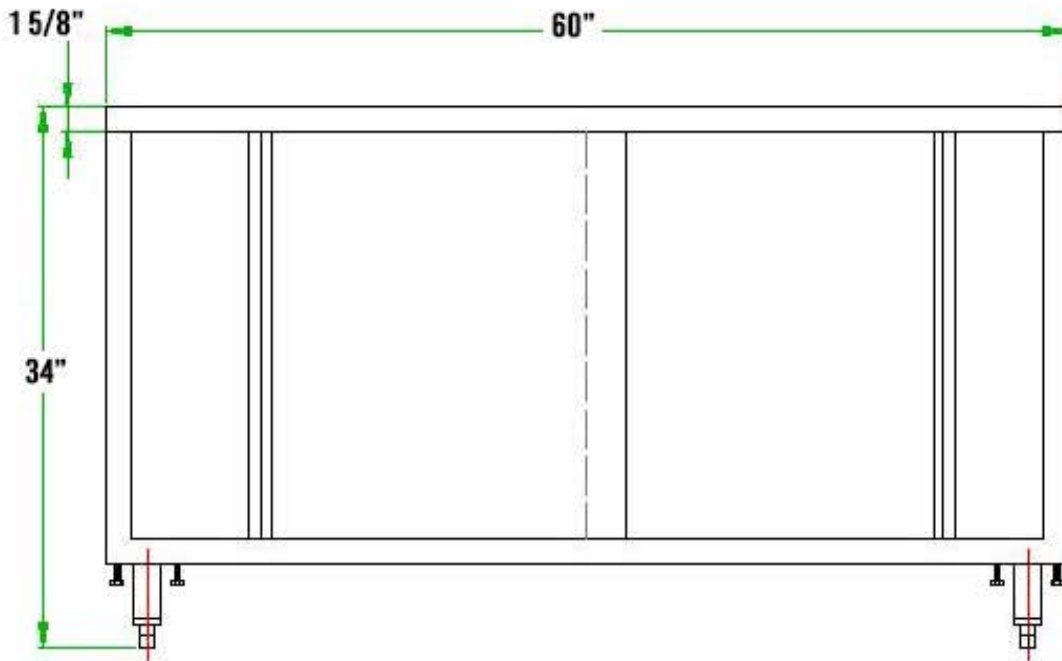

ASSEMBLY/SUPPORT

f We're on social media!

MORE PRODUCTS