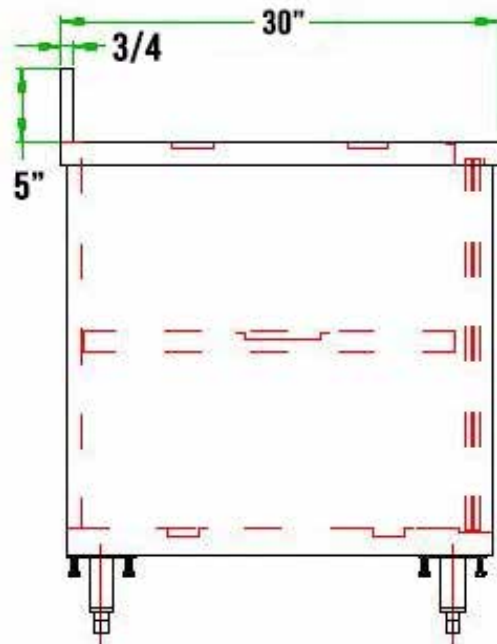

ASSEMBLY/SUPPORT

f We're on social media!

MORE PRODUCTS