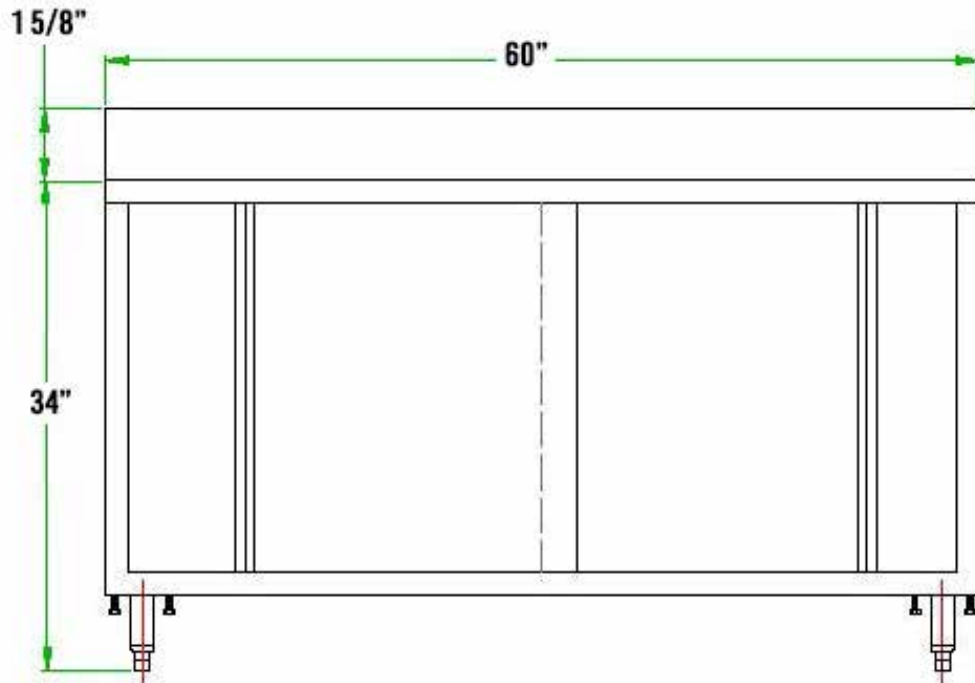

ASSEMBLY/SUPPORT

f We're on social media!

MORE PRODUCTS