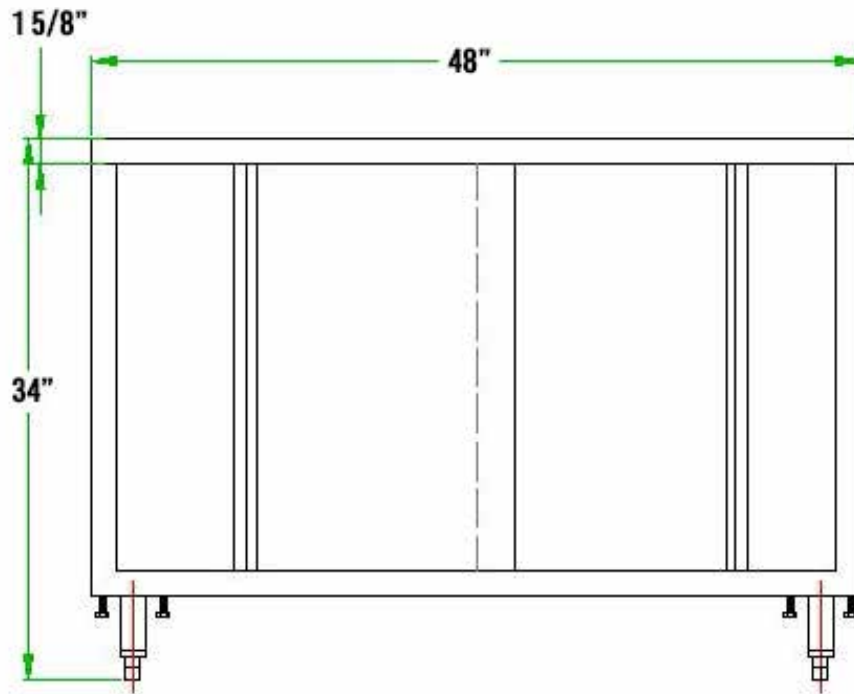

ASSEMBLY/SUPPORT

f We're on social media!

MORE PRODUCTS