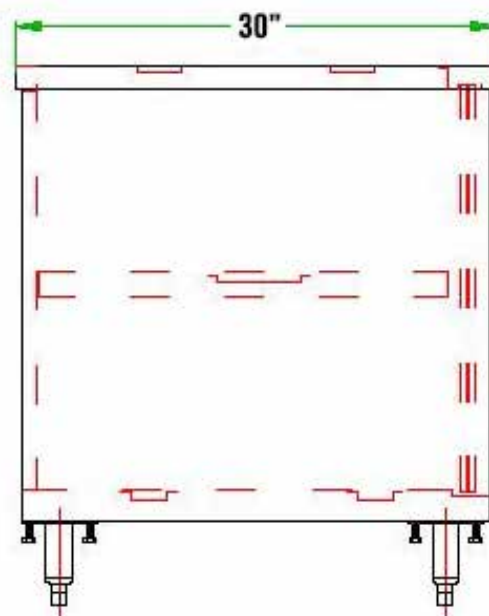

ASSEMBLY/SUPPORT

f We're on social media!

MORE PRODUCTS