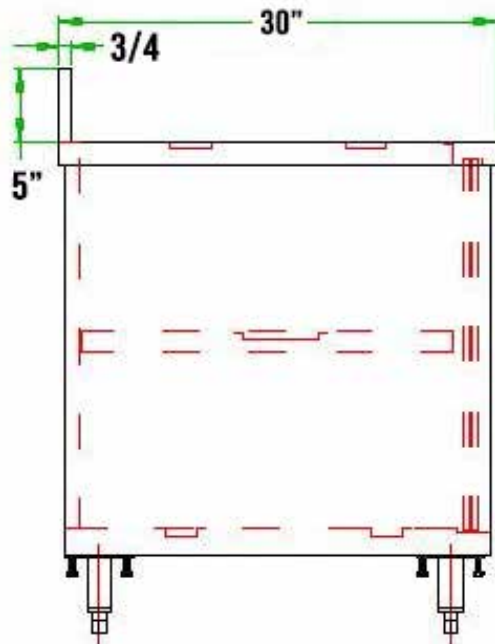

ASSEMBLY/SUPPORT

We're on social media!

MORE PRODUCTS