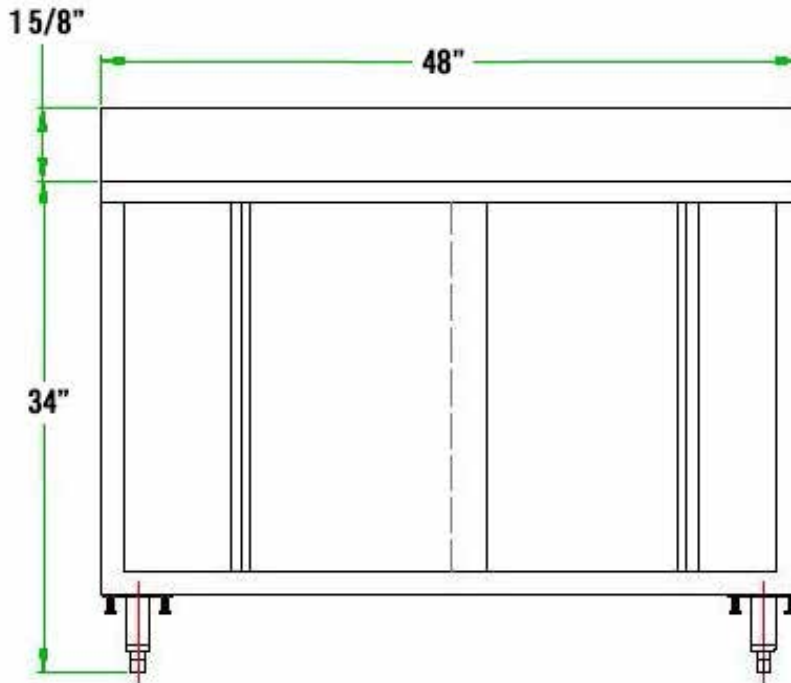

ASSEMBLY/SUPPORT

We're on social media!

MORE PRODUCTS