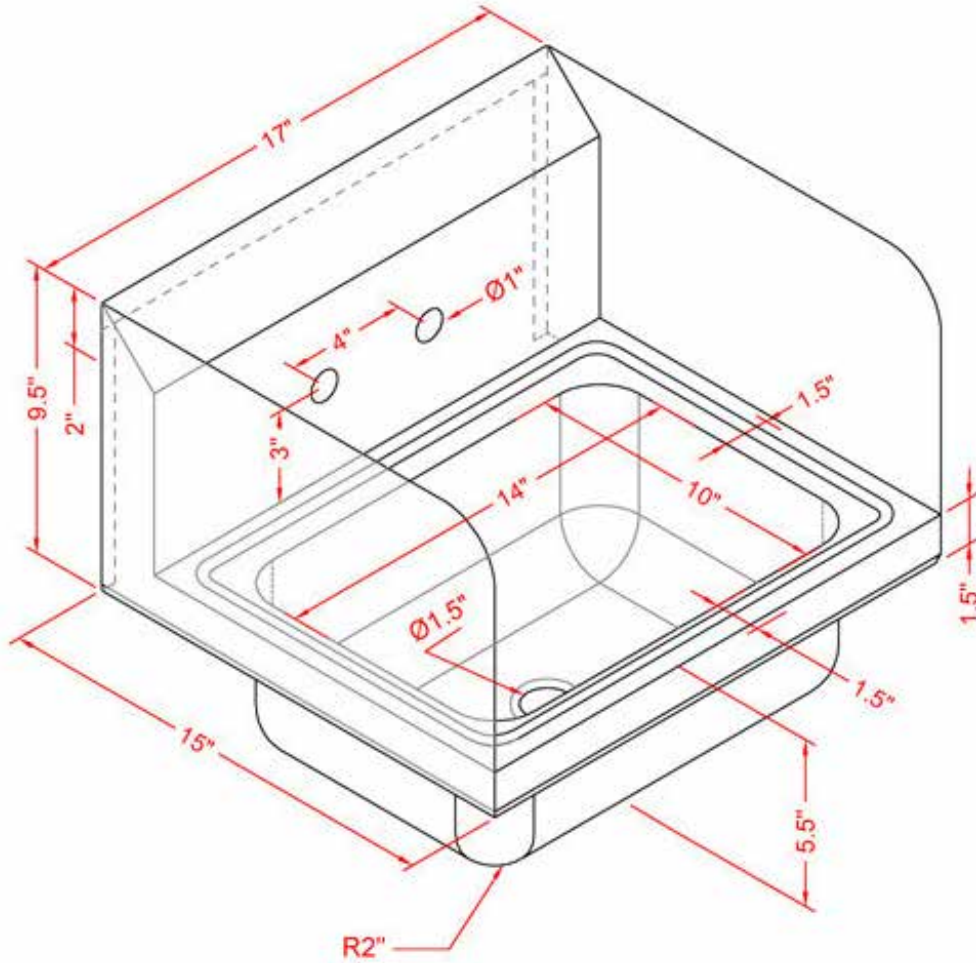

ASSEMBLY/SUPPORT

We're on social media!

1.800.567.3620 | WWW.THORINOX.COM

MORE PRODUCTS