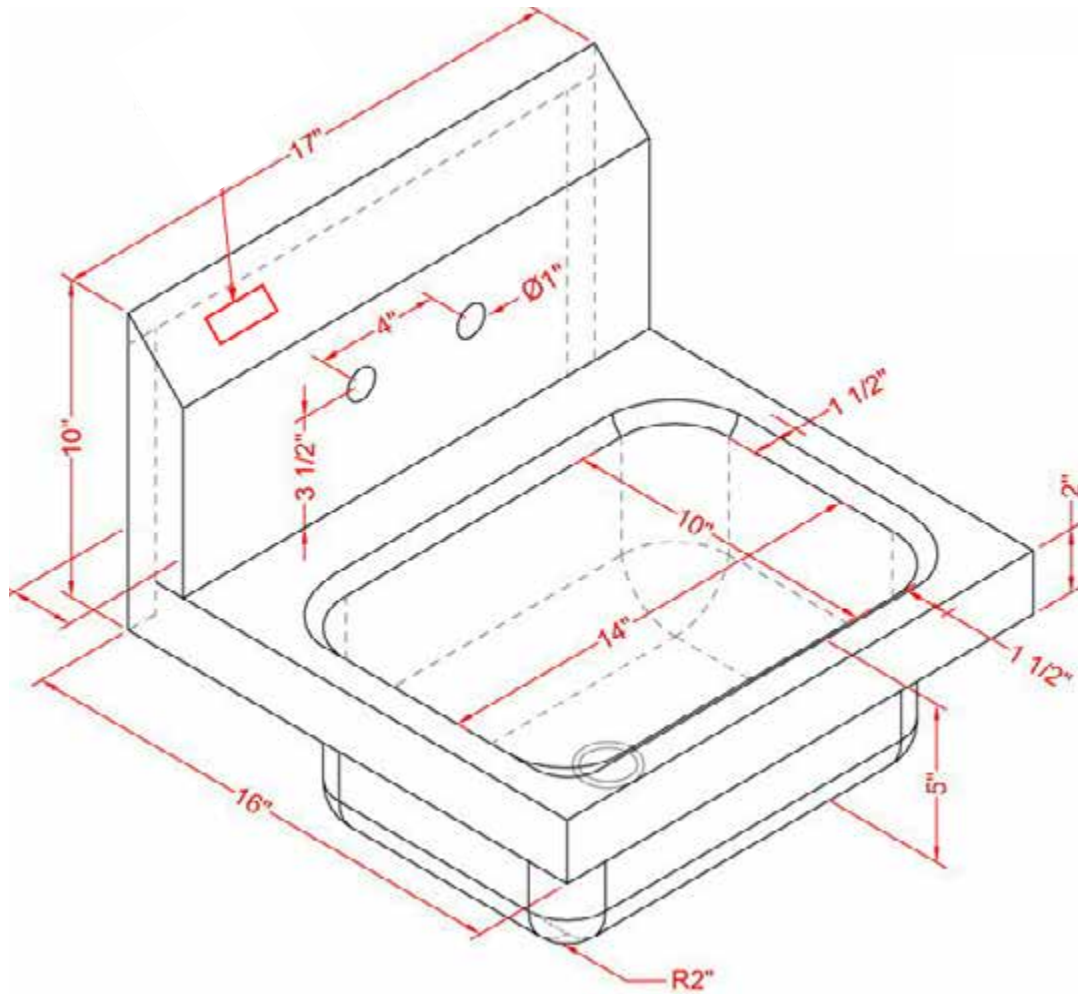

ASSEMBLY/SUPPORT

f We're on social media! **ig**

1.800.567.3620 | WWW.THORINOX.COM

MORE PRODUCTS