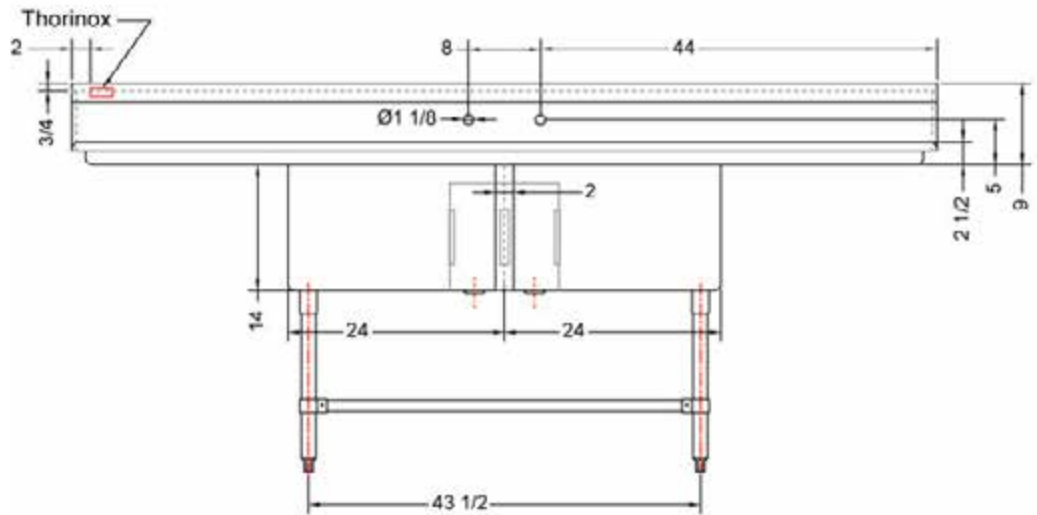

ASSEMBLY/SUPPORT

f We're on social media! **ig**

1.800.567.3620 | WWW.THORINOX.COM

MORE PRODUCTS