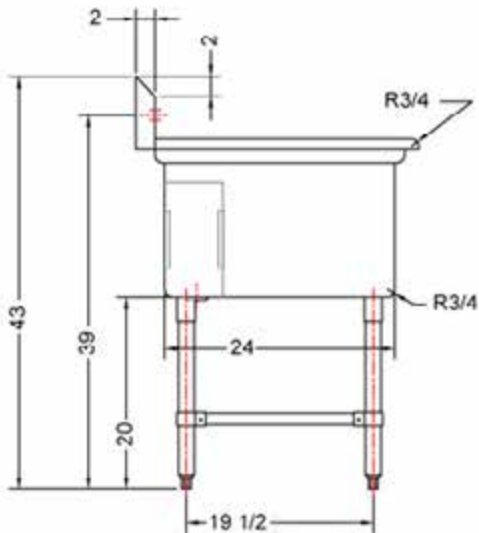

ASSEMBLY/SUPPORT

f We're on social media! **ig**

1.800.567.3620 | WWW.THORINOX.COM

MORE PRODUCTS