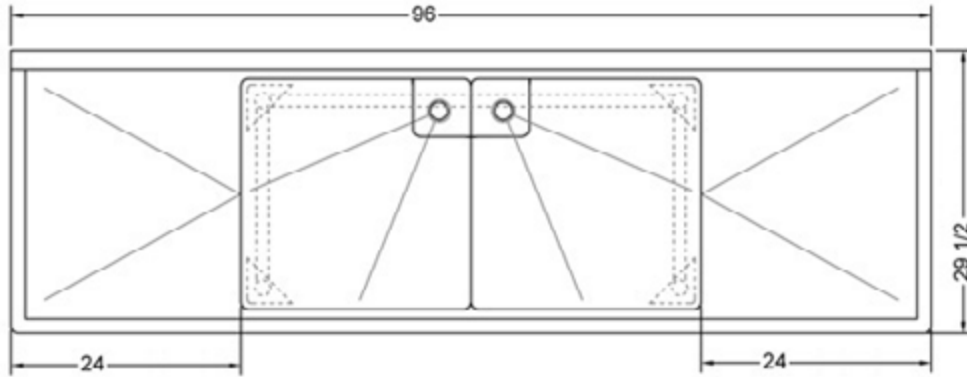

ASSEMBLY/SUPPORT

f We're on social media! **ig**

1.800.567.3620 | WWW.THORINOX.COM

MORE PRODUCTS